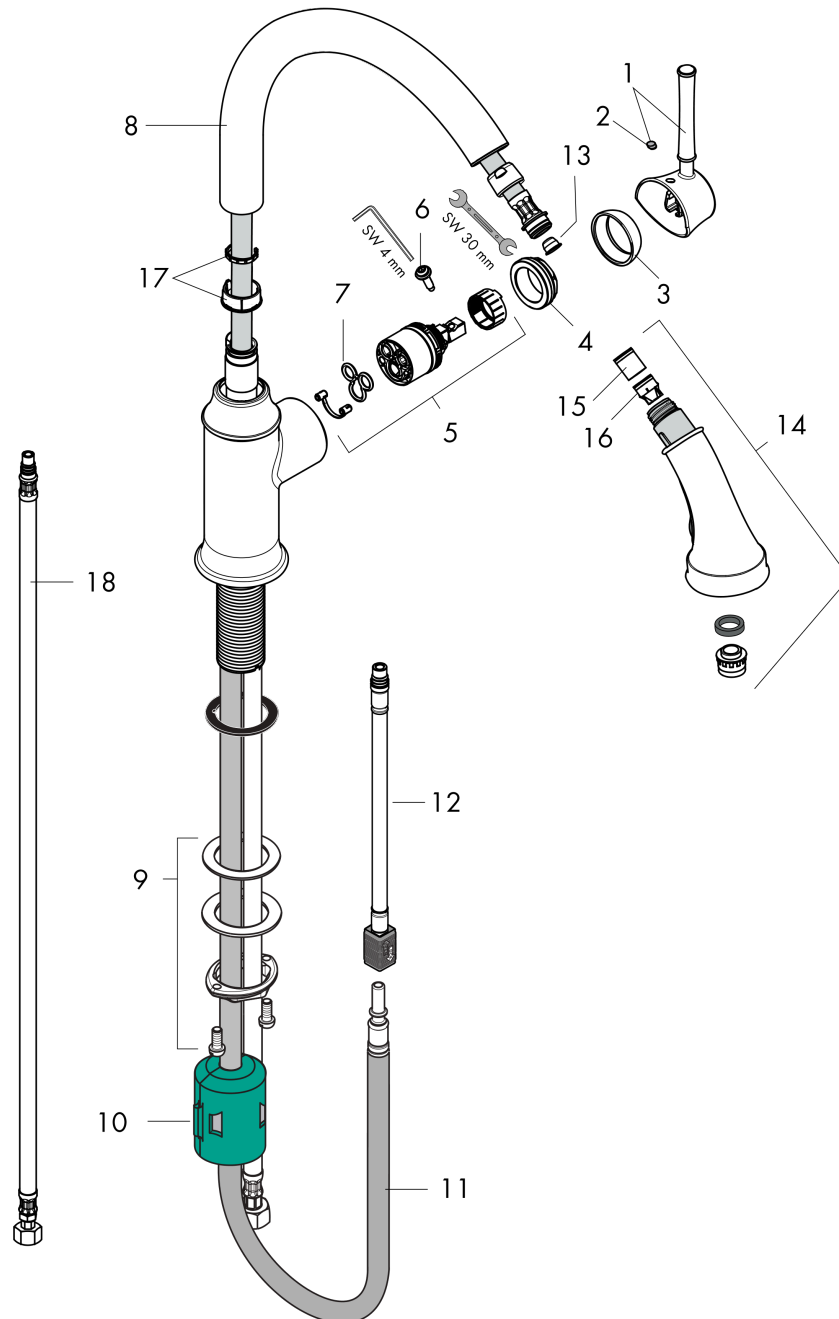

### Features

- Swivel range 150°
- Aerated spray, Needle spray
- Locking spray diverter (reverts to default spray mode upon valve closing)
- MagFit magnetic sprayhead docking
- Deck mounted
- Flow: 1.75 GPM (6.6 L/Min)
- Ceramic cartridge
- 3/8" connections
- Integrated double backflow prevention
- Extension length Up to 30" (50cm)

## Product image

## Scale drawing

**Talis C**  
**HighArc Kitchen Faucet, 2-Spray Pull-Down, 1.75 GPM**  
 Finishes : **chrome** Part no. : **04215000**

Exploded drawing

Year of production: >11/20

**Talis C**  
**HighArc Kitchen Faucet, 2-Spray Pull-Down, 1.75 GPM**  
 Finishes : **chrome** Part no. : **04215000**

## Spare parts list

Year of production: >11/20

Pos.	Description	Part no.	Price	PU
1	handle	95900000	-	1
2	screw cover	96338000	-	1
3	flange	95498000	-	1
4	nut	97209000	-	1
5	cartridge, assy	92730000	-	1
6	locking screw for handle	95140000	-	1
7	seal	95008000	-	1
8	spout cpl.	95897000	-	1
9	fixing set (Ø 34)	95049000	-	1
10	weight	98551000	-	1
11	hose 1,50 m	88624000	-	1
12	connection hose 600 mm M10x1	95561000	-	1
13	filter	97735000	-	1
14	handspray	95899000	-	1
15	non return valve	93218000	-	1
16	set of non return valves DW 15	97350000	-	1
18	connection hose 35½" M8x0,75 3/8"	96316001	-	1