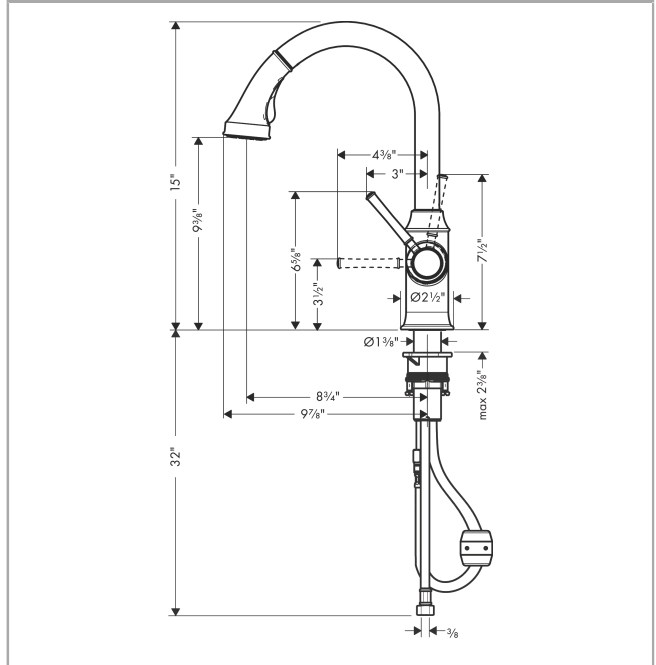

**Talis C**  
**HighArc Kitchen Faucet, 2-Spray Pull-Down, 1.75 GPM**  
 Finishes : **chrome** Part no. : **04215000**

### Features

- Swivel range 150°
- Aerated spray, Needle spray
- Locking spray diverter (reverts to default spray mode upon valve closing)
- MagFit magnetic sprayhead docking
- Deck mounted
- Flow: 1.75 GPM (6.6 L/Min)
- Ceramic cartridge
- 3/8" connections
- Integrated double backflow prevention
- Extension length Up to 30" (50cm)

## Scale drawing

**Talis C**  
**HighArc Kitchen Faucet, 2-Spray Pull-Down, 1.75 GPM**  
 Finishes : **chrome** Part no. : **04215000**

Exploded drawing

Year of production: >11/20

**Talis C**  
**HighArc Kitchen Faucet, 2-Spray Pull-Down, 1.75 GPM**  
 Finishes : **chrome** Part no. : **04215000**

## Spare parts list

Year of production: >11/20

Pos.	Description	Part no.	Price	PU
1	handle	95900000	-	1
2	screw cover	96338000	-	1
3	flange	95498000	-	1
4	nut	97209000	-	1
5	cartridge, assy	92730000	-	1
6	locking screw for handle	95140000	-	1
7	seal	95008000	-	1
8	spout cpl.	95897000	-	1
9	fixing set (Ø 34)	95049000	-	1
10	weight	98551000	-	1
11	hose 1,50 m	88624000	-	1
12	connection hose 600 mm M10x1	95561000	-	1
13	filter	97735000	-	1
14	handspray	95899000	-	1
15	non return valve	93218000	-	1
16	set of non return valves DW 15	97350000	-	1
18	connection hose 35½" M8x0,75 3/8"	96316001	-	1