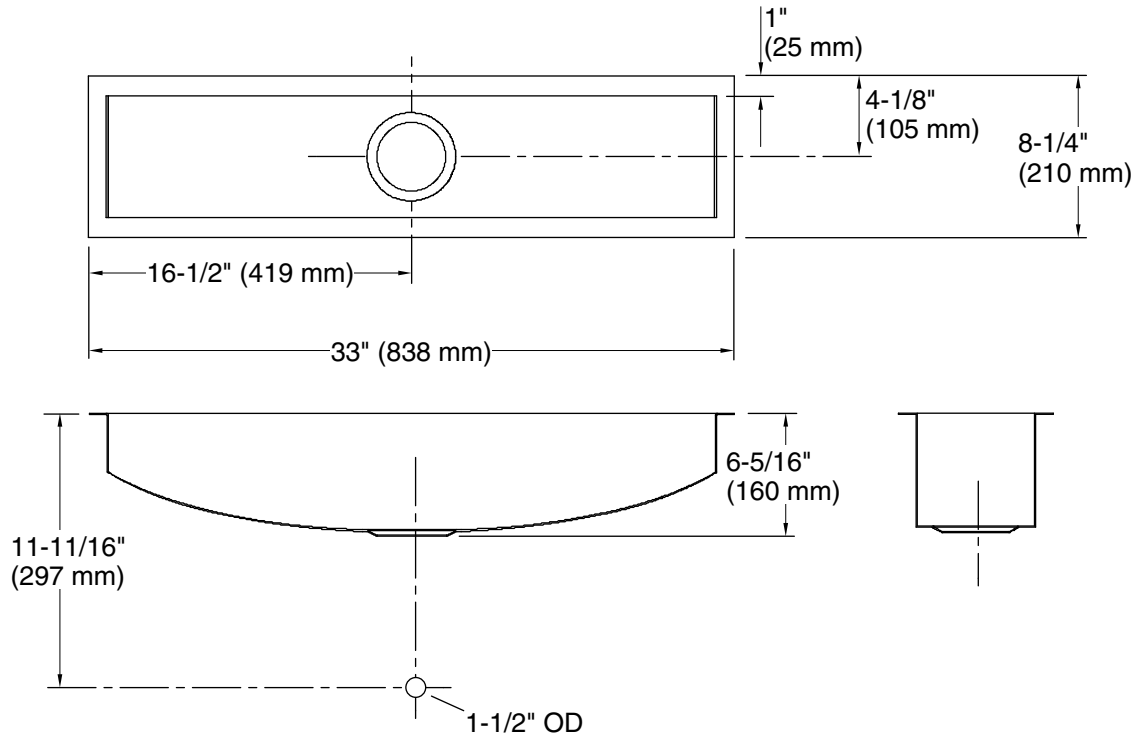

Undertone™ Trough

33" undermount single-bowl kitchen sink
K-3155

Features

- 36" minimum base cabinet width
- Single bowl
- 5-15/16" depth
- Includes installation hardware, wire storage basket, and wire rack

Material

- Handcrafted from 16-gauge stainless steel
- Premium 16-gauge stainless steel

Installation

- Undermount

Included Components

Additional Components:

3127

3136

THE BOLD LOOK
OF **KOHLER**®

Technical Information

All product dimensions are nominal.

Bowl configuration:	Single
Installation:	Undermount
Min. base cabinet width:	36" (914 mm)
Bowl area (Only):	Length: 31" (787 mm) Width: 6-1/4" (159 mm) Bowl depth: 6-5/16" (160 mm)
With overflow:	No
Drain hole:	3-5/8" (92 mm)
Template:	1022025-7, required, included