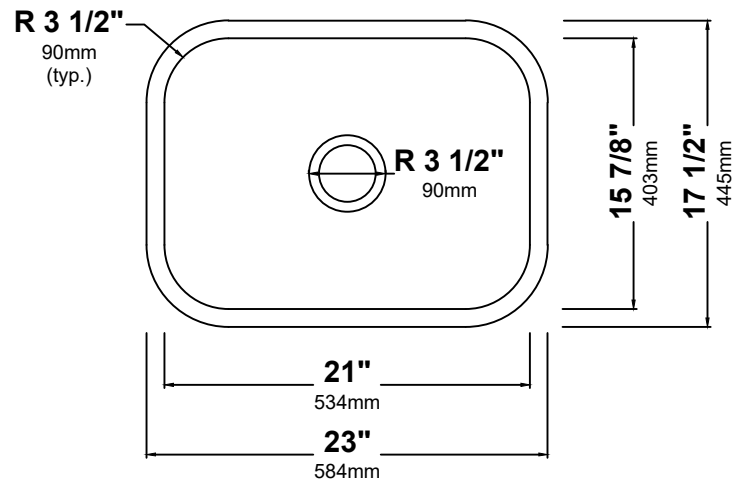

KEU12

23 Inch Undermount Single Bowl Porcelain Enameled Steel Kitchen Sink

Kräus®

SPECIFICATION SHEET

Sink Dimensions

Overall Dimensions: 23" x 17 1/2"

Bowl Dimensions: 21" x 15 7/8"

Sink Depth: 9"

Features

- Porcelain Enameled Steel
- Undermount Single Bowl Sink
- Required Minimum Cabinet Size: 27"
- Mounting Hardware and Cut-out Template Included
- 3 1/2" Drain Opening

Available Colors

- Glossy Black
- Glossy Grey
- Glossy White
- Glossy Brown
- Glossy Beige
- Glossy Green
- Glossy Blue

Optional Accessories Sold Separately

- Kitchen Grid KBG-12
- Kitchen Sink Strainers ST-1, BST-1, ST-4, PST1
- Kitchen Rolling Mat KRM-10

CODES/STANDARDS:

cUPC (ASME A112.19.3/CSA B45.4)

Warranty

Kraus Limited Lifetime Warranty

see website for details www.kraususa.com