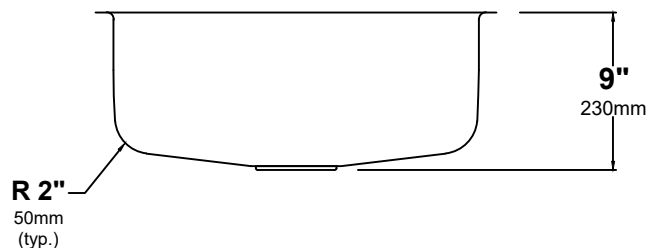

KEU12

23 Inch Undermount Single Bowl Porcelain Enameled Steel Kitchen Sink

Kräus®

SPECIFICATION SHEET

Sink Dimensions

Overall Dimensions: 23" x 17 1/2"

Bowl Dimensions: 21" x 15 7/8"

Sink Depth: 9"

Features

- Porcelain Enameled Steel
- Undermount Single Bowl Sink
- Required Minimum Cabinet Size: 27"
- Mounting Hardware and Cut-out Template Included
- 3 1/2" Drain Opening

Available Colors

- Glossy Black
- Glossy Grey
- Glossy White
- Glossy Brown
- Glossy Beige
- Glossy Green
- Glossy Blue

Optional Accessories Sold Separately

- Kitchen Grid KBG-12
- Kitchen Sink Strainers ST-1, BST-1, ST-4, PST1
- Kitchen Rolling Mat KRM-10

CODES/STANDARDS:

cUPC (ASME A112.19.3/CSA B45.4)

Warranty

Kraus Limited Lifetime Warranty

see website for details www.kraususa.com