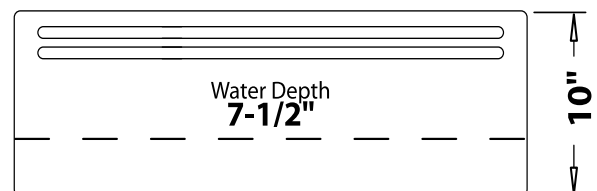

P3318AWH

Reverse Rectangular Farmhouse 50/50 Double Bowl Kitchen Sink

Please note: All porcelain sinks are fired at a very high temperature, final dimensions may vary slightly.

Features

- Genuine Vitreous China
- Apron Farmhouse Kitchen Style
- Equal Double Bowl
- Rectangular Bowl
- Reversible installation with notched or grooved front

Available Colors

Dimensions

Outer: 30" x 20" x 10"

Inner: 31-1/2" x 16-1/2" x 7-1/2"

Left: 15-3/8" x 16-1/2" x 7-1/2"

Right: 15-3/8" x 16-1/2" x 7-1/2"

Included Components

Cut-out template

Optional Accessories

Pop-Up Drain
Mounting clips

Product Specification

The apron farmhouse kitchen sink shall be 33" in width and 18" in length, with an overall depth of 10" and each bowl having an inner depth of 7-1/2". Sink shall be a dual compartment with rectangular bowls, composed of Vitreous China.

Technical Information

Basin Area (Left): 15-3/8" x 16-1/2"

Water Depth (Left): 7"

Drain Hole: 3-5/8" D

Basin Area (Right): 15-3/8" x 16-1/2"

Water Depth (Right): 7"

Top View

Side View