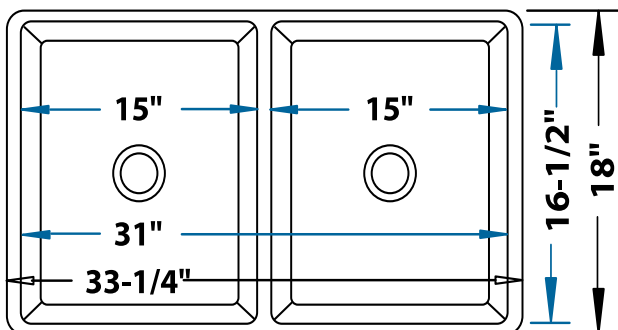

Available Colors

Dimensions

Outer: 30" x 20" x 10"

Inner: 31-1/2" x 16-1/2" x 7-1/2"

Left: 15-3/8" x 16-1/2" x 7-1/2"

Right: 15-3/8" x 16-1/2" x 7-1/2"

Included Components

Cut-out template

Optional Accessories

Pop-Up Drain
Mounting clips

Product Specification

The apron farmhouse kitchen sink shall be 33" in width and 18" in length, with an overall depth of 10" and each bowl having an inner depth of 7-1/2". Sink shall be a dual compartment with rectangular bowls, composed of Vitreous China.

Technical Information

Basin Area (Left): 15-3/8" x 16-1/2"

Water Depth (Left): 7"

Drain Hole: 3-5/8" D

Basin Area (Right): 15-3/8" x 16-1/2"

Water Depth (Right): 7"

Top View

Side View