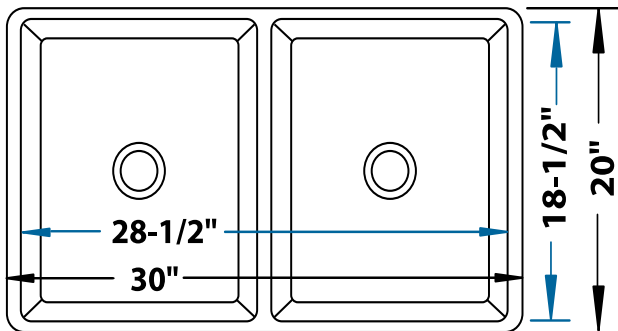

### Dimensions

Outer: 30" x 20" x 10"

Inner: 28-1/2" x 18-1/2" x 7-1/2"

### Product Specification

The farmhouse kitchen sink shall be 30" in width and 20" in length, with an overall depth of 10" and an inner bowl depth of 7-1/2". Sink shall be a single compartment with a rectangular bowl, composed of Vitreous China.

### Technical Information

Basin Area: 28-1/2" x 18-1/2"

Water Depth: 7-1/2"

Drain Hole: 3-5/8" D

Top View

Side View