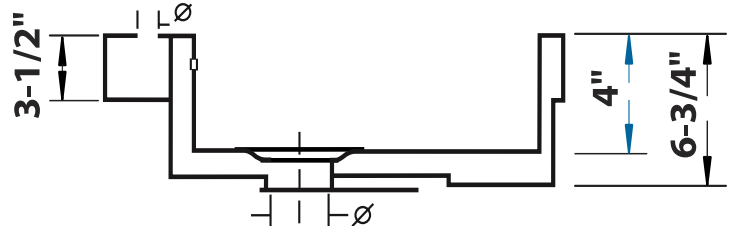

### Dimensions

Outer: 21-1/2" x 18" x 6-3/4"

Inner: 18-1/8" x 11-1/2" x 4"

### Product Specification

The vanity sink shall be 21-1/2" in width and 18" in length, with an overall depth of 6-3/4" and an inner bowl depth of 4". Sink shall be a single compartment with a rectangular bowl, composed of Vitreous China. Sink shall be installable as a drop-in with 3-1/2" lip, or vessel.

### Technical Information

Basin Area: 16-3/4" x 11-1/8"

Drop-In Installed Lip Height: 3-1/2"

Water Depth: 4"

Drain Hole: 1 7/8" D

Top View

Side View