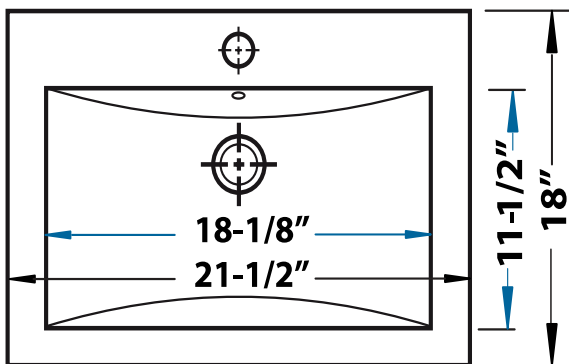

### Dimensions

Outer: 21-1/2" x 18" x 6-3/4"

Inner: 18-1/8" x 11-1/2" x 4"

### Product Specification

The vanity sink shall be 21-1/2" in width and 18" in length, with an overall depth of 6-3/4" and an inner bowl depth of 4". Sink shall be a single compartment with a rectangular bowl, composed of Vitreous China. Sink shall be installable as a drop-in with 3-1/2" lip, or vessel.

### Technical Information

Basin Area: 16-3/4" x 11-1/8"

Drop-In Installed Lip Height: 3-1/2"

Water Depth: 4"

Drain Hole: 1 7/8" D

Top View

Side View