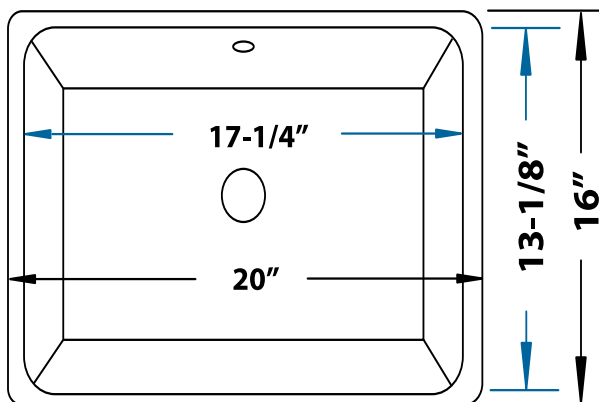

Available Colors

Dimensions

Outer: 20" x 16" x 7"

Inner: 17-1/4" x 13-1/8" x 4-1/2"

Included Components

Cut-out template

Optional Accessories

- Pop-Up Drain
- Mounting clips

Product Specification

The undercounter vanity sink shall be 20" in length and 16" in width, with an overall depth of 7" and a bowl depth of 4-1/2". Sink shall be a single compartment with oval bowl, composed of Vitreous China.

Technical Information

Basin Area: 17-1/4" x 13-1/8"

Water Depth: 4-1/2"

Drain Hole: 1-7/8" D

Top View

Side View