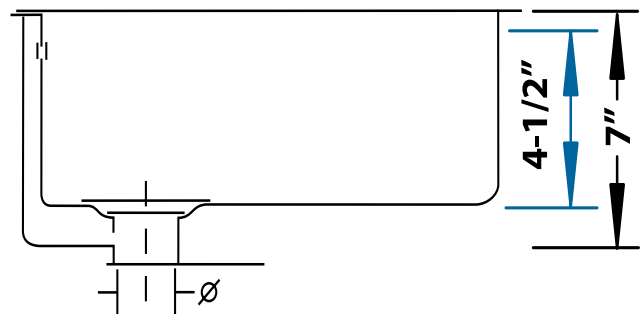

Available Colors

Dimensions

Outer: 20" x 16" x 7"

Inner: 17-1/4" x 13-1/8" x 4-1/2"

Included Components

Cut-out template

Optional Accessories

- Pop-Up Drain
- Mounting clips

Product Specification

The undercounter vanity sink shall be 20" in length and 16" in width, with an overall depth of 7" and a bowl depth of 4-1/2". Sink shall be a single compartment with oval bowl, composed of Vitreous China.

Technical Information

Basin Area: 17-1/4" x 13-1/8"

Water Depth: 4-1/2"

Drain Hole: 1-7/8" D

Top View

Side View