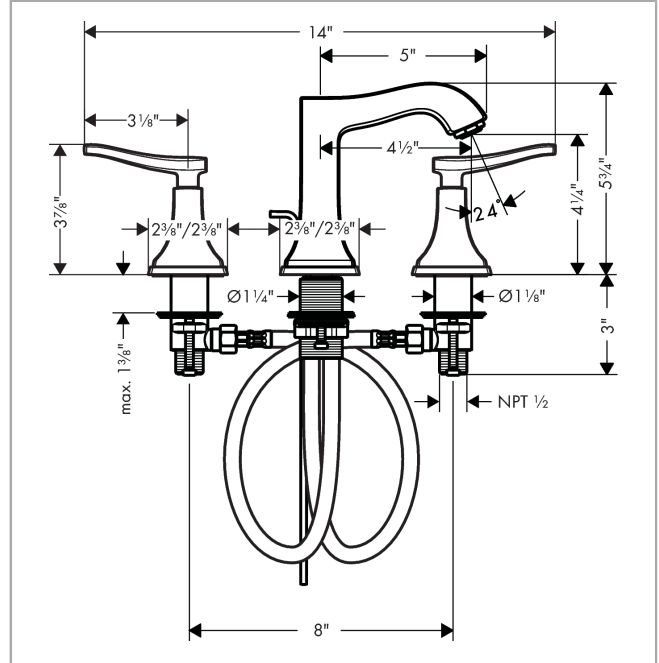

### Widespread Faucet 110 with Lever Handles and Pop-Up Drain, 1.2 GPM

Finishes : **chrome** Part no. : **31330001**

#### Technology

#### Scale drawing

**Metropol Classic**  
**Widespread Faucet 110 with Lever Handles and Pop-Up Drain, 1.2 GPM**  
 Finishes : **chrome** Part no. : **31330001**

Exploded drawing

Year of production: >01/19

### Spare parts list

Year of production: >01/19

Pos.	Description	Part no.	Price	PU
1	spout cpl.	95394000	-	1
2	aerator M24x1 (4,5 l/min)	92877000	-	1
3	escutcheon for spout	92814000	-	1
4	fixing set (Ø 32)	13961000	-	1
5	lever collar	97548000	-	1
6	connection hose 18½" M8x0,75 3/8"	96321001	-	1
8	handle for hot water	92821000	-	1
9	handle for cold water	92822000	-	1
10	escutcheon for handle	92824000	-	1
11	handle fixing set	98932000	-	1
12	nut	92825000	-	1
13	O-ring 29x1,5	92738000	-	1
14	escutcheon	92823000	-	1
15	O-ring 48x1,5	92159000	-	1
16	stop valve cpl.	97357001	-	1
17	shut off unit right closing	94009000	-	1
18	shut off unit left closing	94008000	-	1
19	pull rod	96657000	-	1
a	pop up waste	88509000	-	1