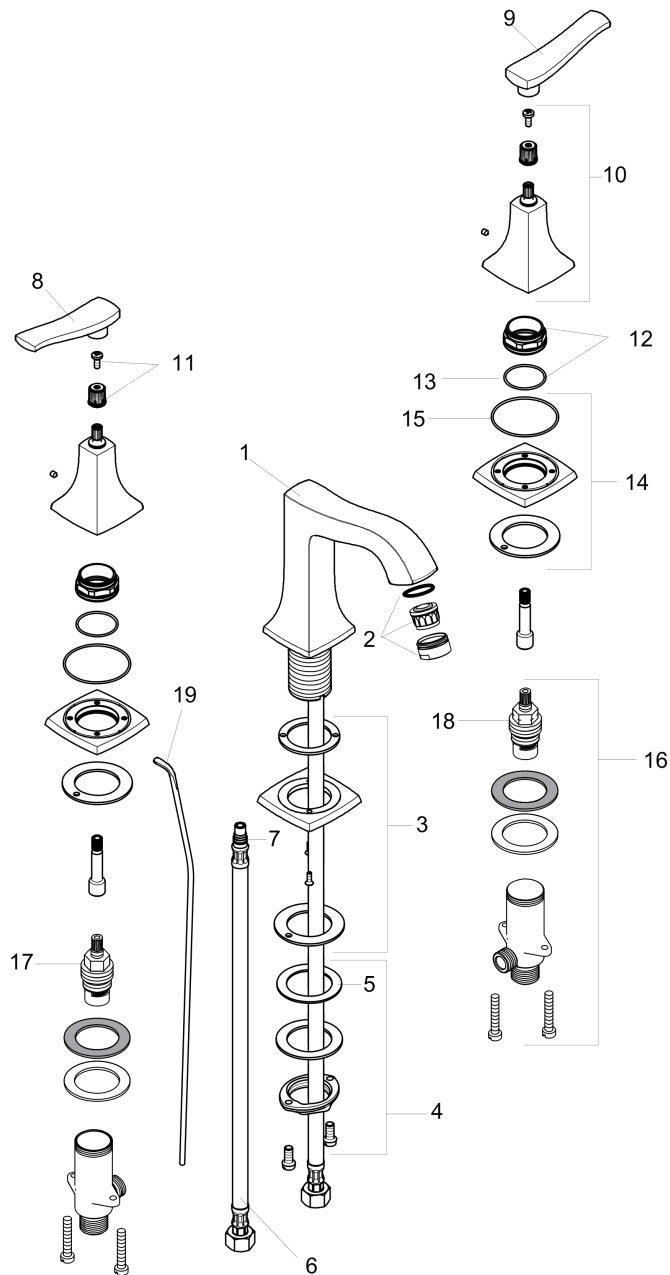

#### Product image

#### Scale drawing

**Metropol Classic**  
**Widespread Faucet 110 with Lever Handles and Pop-Up Drain, 1.2 GPM**  
 Finishes : **chrome** Part no. : **31330001**

Exploded drawing

Year of production: >01/19

## Metropol Classic

Widespread Faucet 110 with Lever Handles and Pop-Up Drain, 1.2 GPM

Finishes : **chrome** Part no. : **31330001**

### Spare parts list

Year of production: >01/19

Pos.	Description	Part no.	Price	PU
1	spout cpl.	95394000	-	1
2	aerator M24x1 (4,5 l/min)	92877000	-	1
3	escutcheon for spout	92814000	-	1
4	fixing set (Ø 32)	13961000	-	1
5	lever collar	97548000	-	1
6	connection hose 18½" M8x0,75 3/8"	96321001	-	1
8	handle for hot water	92821000	-	1
9	handle for cold water	92822000	-	1
10	escutcheon for handle	92824000	-	1
11	handle fixing set	98932000	-	1
12	nut	92825000	-	1
13	O-ring 29x1,5	92738000	-	1
14	escutcheon	92823000	-	1
15	O-ring 48x1,5	92159000	-	1
16	stop valve cpl.	97357001	-	1
17	shut off unit right closing	94009000	-	1
18	shut off unit left closing	94008000	-	1
19	pull rod	96657000	-	1
a	pop up waste	88509000	-	1