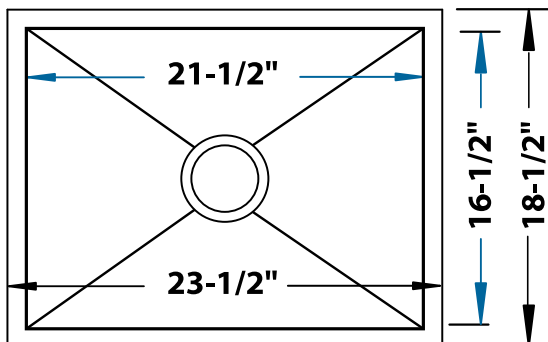

### Dimensions

Outer: 23-1/2" x 18-1/2" x 9"

Inner: 21-1/2" x 16-1/2" x 9"

### Product Specification

This sink shall be a single compartment with a rectangular bowl. It shall be 23-1/2" in length and 18-1/2" in width, with an overall depth of 9". Sink shall be made of 18 gauge stainless steel. Sink shall include installation hardware.

### Technical Information

Basin Area: 21-1/2" x 16-1/2"

Water Depth: 9"

Drain Hole Diameter: 3-5/8"

Top View

Side View