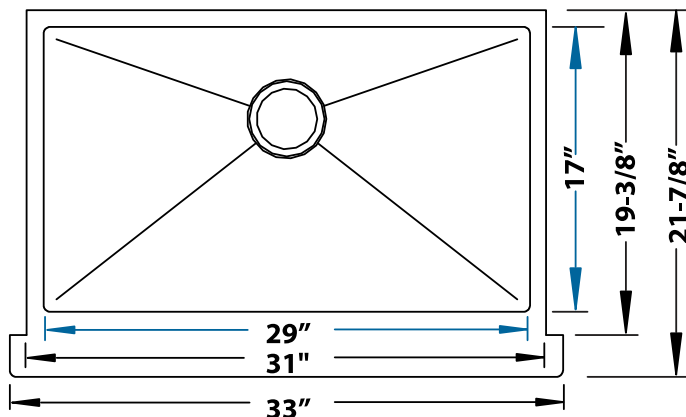

### Dimensions

Outer: 33" x 21-7/8" x 9"  
Inner: 29" x 17" x 6-1/2"

### Product Specification

This sink shall be a Front-Apron style single compartment featuring 20° inside rounded corner bowls. It shall be 30" in length and 21-7/8" in width, with a bowl depth of 6-1/2". Sink shall be made of 18 gauge stainless steel. Sink shall include installation hardware.

### Technical Information

Basin Area: 29" x 17"

Water Depth: 6-1/2"

Drain Hole Diameter: 3-5/8"

Top View

Side View