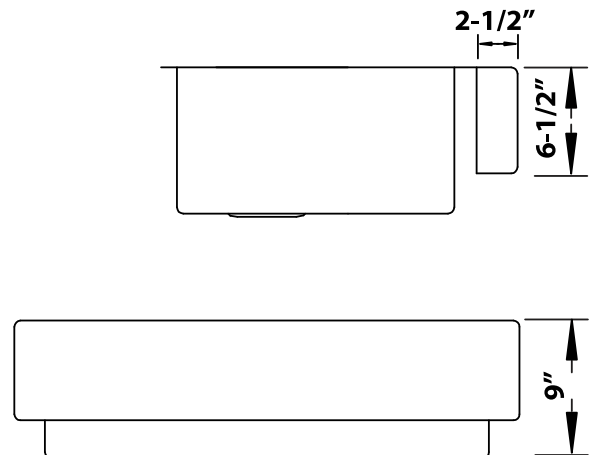

### Dimensions

Outer: 33" x 21-7/8" x 9"  
Inner: 29" x 17" x 6-1/2"

### Product Specification

This sink shall be a Front-Apron style single compartment featuring 20° inside rounded corner bowls. It shall be 30" in length and 21-7/8" in width, with a bowl depth of 6-1/2". Sink shall be made of 18 gauge stainless steel. Sink shall include installation hardware.

### Technical Information

Basin Area: 29" x 17"

Water Depth: 6-1/2"

Drain Hole Diameter: 3-5/8"

Top View

Side View