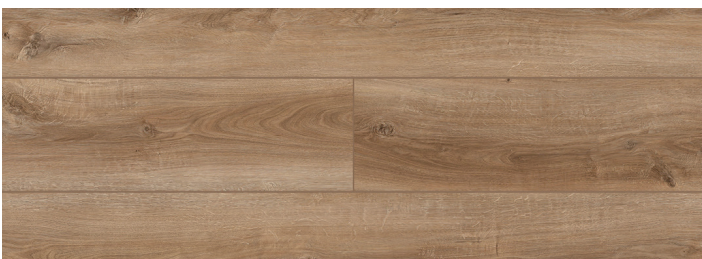

LI-TS107V2 Skyfall Groove