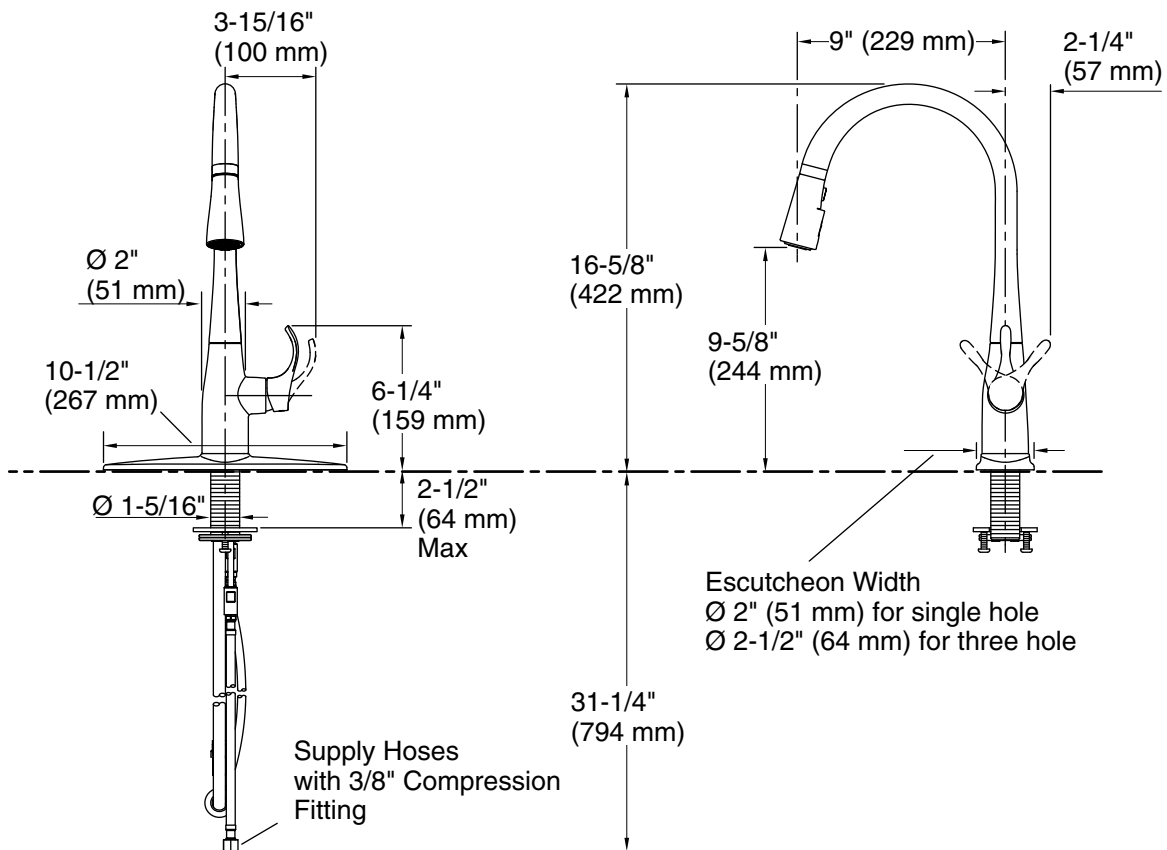

Technical Information

All product dimensions are nominal.

Notes

Install this product according to the installation guide.

ADA compliant for faucet handles only.

ADA, CSA B651 compliant when installed to the specific requirements of these regulations.