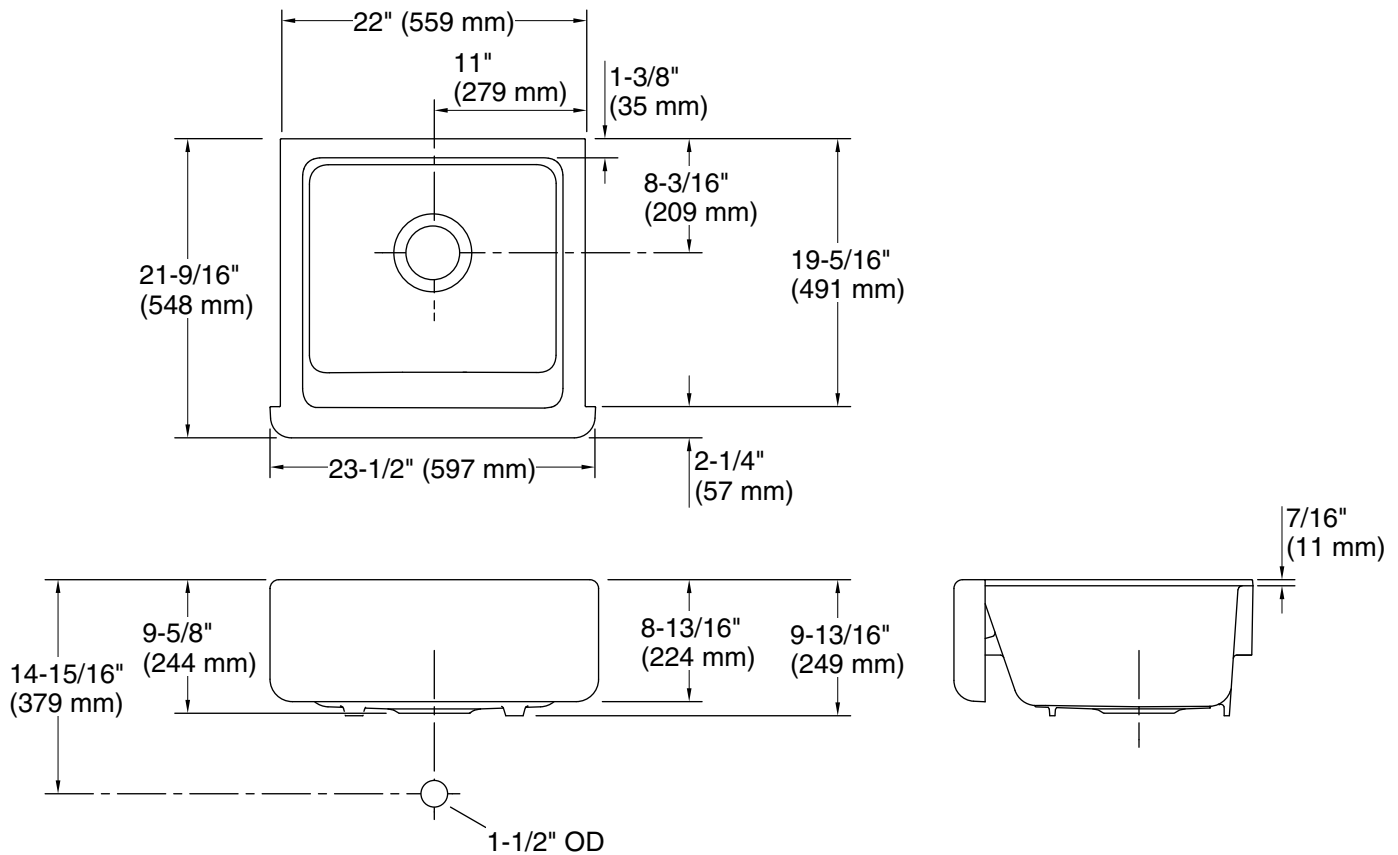

### Features

- Fits minimum 24" (610 mm) apron sink base cabinet.
- Single bowl.
- 9" (229 mm) depth provides generous workspace.
- Self-Trimming® apron overlaps cabinet face for easy installation and beautiful results.
- Center drain.

## Technical Information

All product dimensions are nominal.

Bowl configuration:	Single
Installation:	Undermount
Min. base cabinet width:	24" (610 mm)
Bowl area (Only):	Length: 18-13/16" (477 mm) Width: 18-1/16" (459 mm) Bowl depth: 9" (229 mm) Water depth: 9" (229 mm)
Drain hole:	3-5/8" (92 mm)
Template:	1247417, required, included 1239229-7, required, included