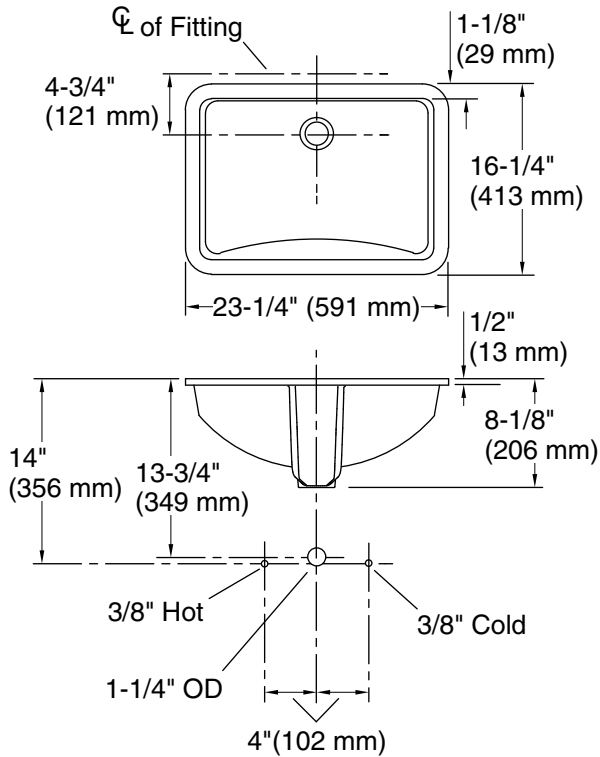

Features

- Rectangular basin with curved bottom.
- Overflow drain.
- No faucet holes; requires wall- or counter-mount faucet.

Material

- Vitreous china.

Installation

- Undermount.

Recommended Products/Accessories

Marble Installation

Wood Installation

Technical Information

All product dimensions are nominal.

Installation:	Undermount
Bowl area:	Length: 20-5/8" (524 mm) Width: 13-5/8" (346 mm) Water depth: 4-5/8" (117 mm)
Drain hole:	1-3/4" (44 mm)
Template:	1002977-7, required, not included

Notes

Install this product according to the installation instructions.

The product diagram is based on the K-8998 adjustable P-trap with 1" (25 mm) of tailpiece exposed.

NOTICE: Countertop manufacturer or cutter must use the current product template available at www.kohler.com, or by calling 1-800-4KOHLER. Kohler Co. is not responsible for cutout errors when the incorrect cutout template is used.