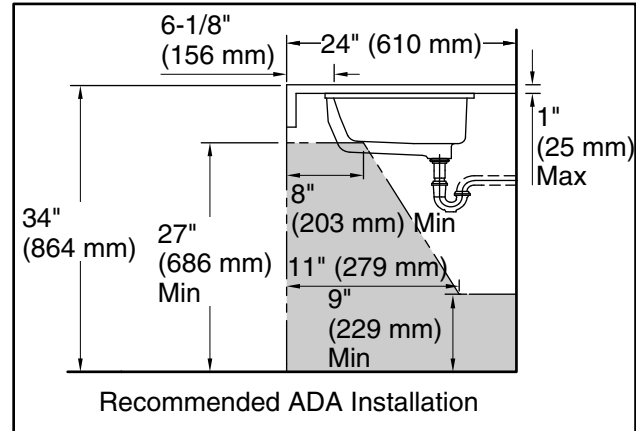

Features

- Rectangular basin with curved bottom.
- Overflow drain.
- No faucet holes; requires wall- or counter-mount faucet.

Material

- Vitreous china.

Installation

- Undermount.

Recommended Products/Accessories

Marble Installation

Wood Installation

Technical Information

All product dimensions are nominal.

Installation:	Undermount
Bowl area:	Length: 20-5/8" (524 mm) Width: 13-5/8" (346 mm) Water depth: 4-5/8" (117 mm)
Drain hole:	1-3/4" (44 mm)
Template:	1002977-7, required, not included