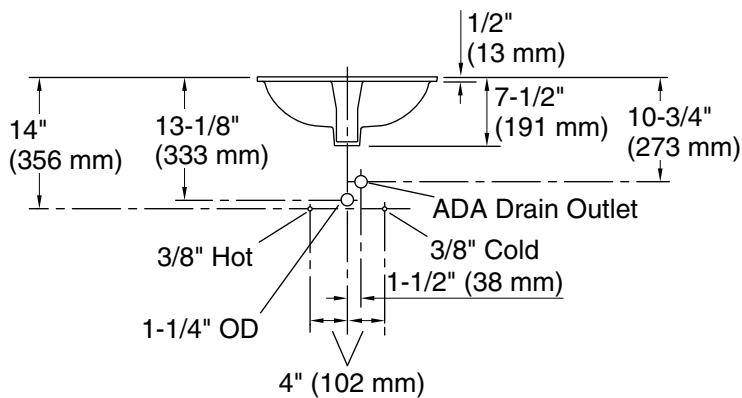

Features

- Oval basin with unglazed underside.
- Overflow drain.
- Fits standard 14" x 17" (356 x 432 mm) countertop cutout.

Material

- Vitreous china.

Installation

- Undermount.

Recommended Products/Accessories

See website for detailed warranty information.

Available Colors/Finishes

Color tiles intended for reference only.

Color	Code	Description
	0	White
	96	Biscuit
	7	Black Black™

Technical Information

All product dimensions are nominal.

Installation:	Undermount
Bowl area:	Length: 17" (432 mm) Width: 14" (356 mm) With overflow: Yes Water depth: 4" (102 mm)
With overflow:	Yes
Drain hole:	1-3/4" (44 mm)
Template:	1151011-7, required, not included