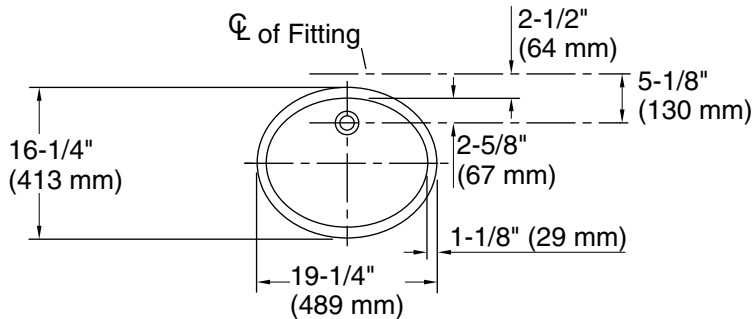

Features

- Oval basin with unglazed underside.
- Overflow drain.
- Fits standard 14" x 17" (356 x 432 mm) countertop cutout.

Material

- Vitreous china.

Installation

- Undermount.

Recommended Products/Accessories

See website for detailed warranty information.

Available Colors/Finishes

Color tiles intended for reference only.

Color	Code	Description
	0	White
	96	Biscuit
	7	Black Black™

Technical Information

All product dimensions are nominal.

Installation:	Undermount
Bowl area:	Length: 17" (432 mm) Width: 14" (356 mm) With overflow: Yes Water depth: 4" (102 mm)
With overflow:	Yes
Drain hole:	1-3/4" (44 mm)
Template:	1151011-7, required, not included