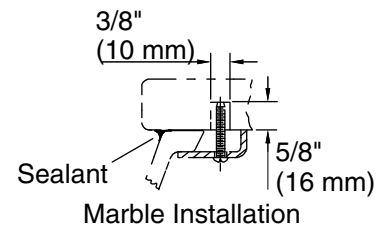

Technical Information

All product dimensions are nominal.

Installation:	Undermount
Bowl area:	Length: 17" (432 mm) Width: 14" (356 mm) With overflow: Yes Water depth: 4" (102 mm)
With overflow:	Yes
Drain hole:	1-3/4" (44 mm)
Template:	1151011-7, required, not included

Notes

Install this product according to the installation instructions.

NOTICE: Countertop manufacturer or cutter must use the current product template available at www.kohler.com, or by calling 1-800-4KOHLER. Kohler Co. is not responsible for cutout errors when the incorrect cutout template is used.

ADA, CSA B651 compliant when installed to the specific requirements of these regulations.