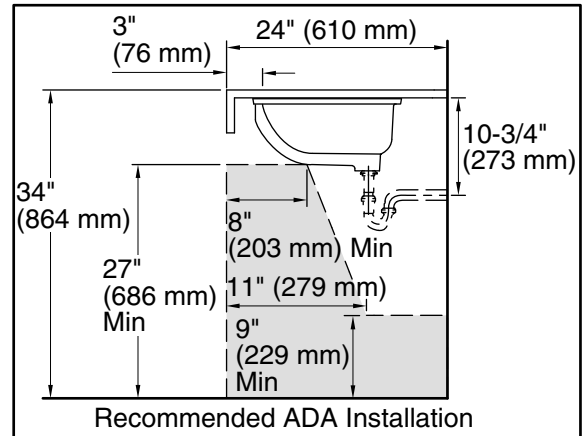

Features

- Oval basin with unglazed underside.
- Overflow drain.
- Fits standard 14" x 17" (356 x 432 mm) countertop cutout.

Material

- Vitreous china.

Installation

- Undermount.

Recommended Products/Accessories

K-8998 P-Trap
K-23726 Drain treatment
K-23725 Cast iron cleaner

Included Components

Additional Components:
1193643

ADA

CSA B651

Codes/Standards

ASME A112.19.2/CSA B45.1
ADA
ICC/ANSI A117.1
CSA B651

KOHLER® One-Year Limited Warranty

See website for detailed warranty information.

Available Colors/Finishes

Color tiles intended for reference only.

Color	Code	Description
	0	White
	96	Biscuit
	7	Black Black™

Technical Information

All product dimensions are nominal.

Installation:	Undermount
Bowl area:	Length: 17" (432 mm) Width: 14" (356 mm) With overflow: Yes Water depth: 4" (102 mm)
With overflow:	Yes
Drain hole:	1-3/4" (44 mm)
Template:	1151011-7, required, not included