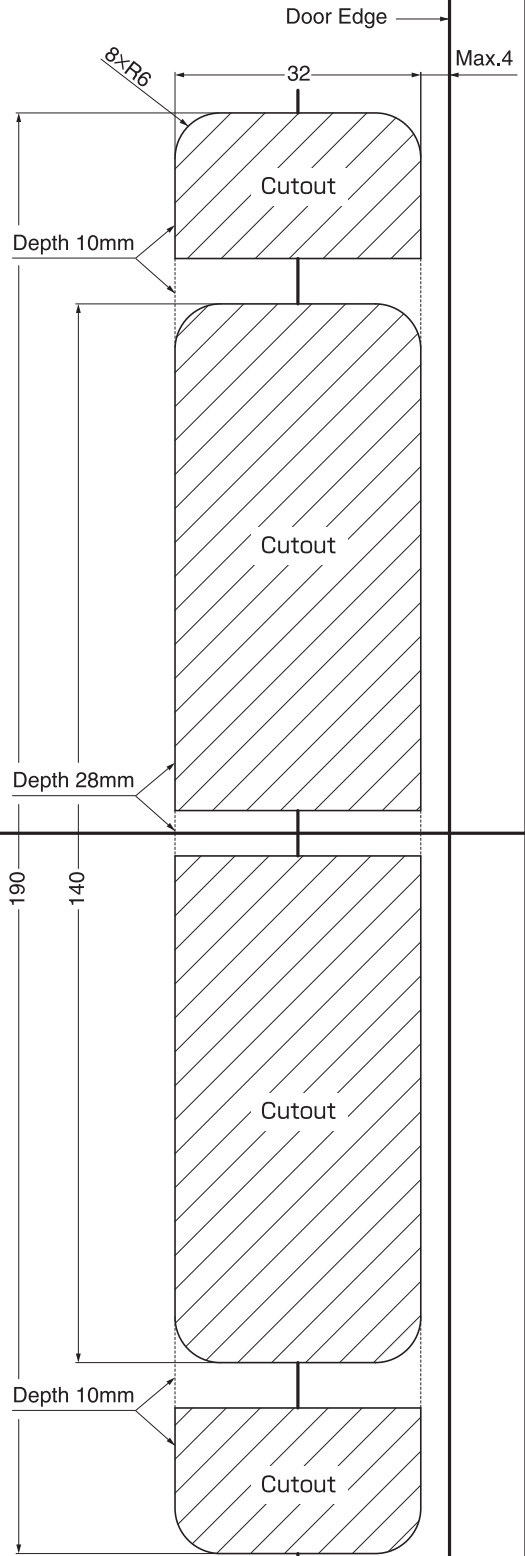

# FRAME

Item No, For HES3D-E190

**LAMP®**  
by SUGATSUNE

# DOOR

Item No, For HES3D-E190

**LAMP®**  
by SUGATSUNE