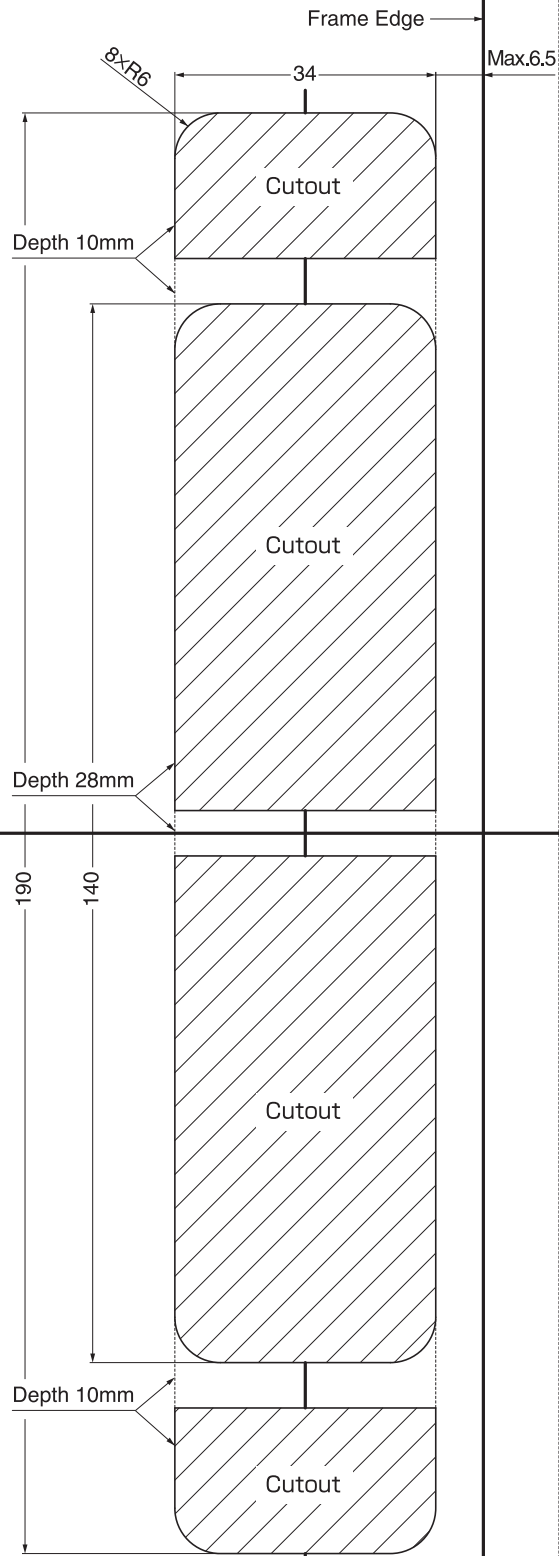

# FRAME

Item No, For HES3D-E190

**LAMP®**  
by SUGATSUNE

# DOOR

Item No, For HES3D-E190

**LAMP®**  
by SUGATSUNE