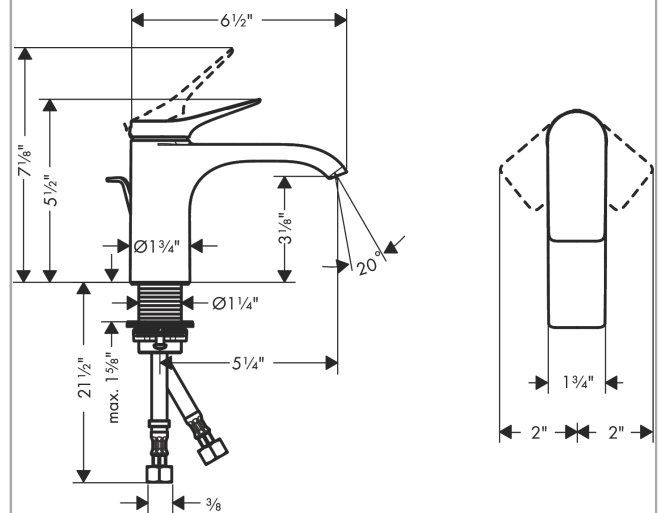

**Vivenis**  
**Single-Hole Faucet 80 with Pop-Up Drain, 1.2 GPM**  
 Finishes : **chrome** Part no. : **75010001**

**Description**

**Features**

- Consists of: Single-handle faucet, Pop-up assembly
- Spray modes: WaterfallStream
- Flow: 1.2 GPM (4.5 L/Min)
- Ceramic cartridge
- Includes pop-up drain
- Material waste set: Metal

**Item details**

List Price \$ 385.00

**Technology**

**Design awards**

**Compliance**

**Product image**

**Scale drawing**

**Vivenis**  
**Single-Hole Faucet 80 with Pop-Up Drain, 1.2 GPM**  
 Finishes : **chrome** Part no. : **75010001**

### Single-Hole Faucet 80 with Pop-Up Drain, 1.2 GPM

Finishes : **chrome** Part no. : **75010001**

#### Spare parts list

Year of production: >11/21

Pos.	Description	Part no.	Price	PU
1	handle	94277000	-	1
2	screw cover	93735460	-	1
3	escutcheon	94027000	-	1
4	nut	93995000	-	1
5	O-ring 35x1,5	92114000	-	1
6	cartridge, assy	93897000	-	1
7	seal	95008000	-	1
8	O-ring 35x2	92604000	-	1
9	adapter for cartridge	98750000	-	1
10	O-Ring 30x2	98186000	-	1
11	spray former	94275001	-	1
12	connection hose 23½" M8x0,75 3/8"	96556001	-	1
13	flat seal	98749000	-	1
14	fixing set (Ø 32)	13961000	-	1
15	lever collar	97548000	-	1
16	pull rod	96657000	-	1
a	pop up waste	88509000	-	1
b	lever arm 340mm (ball-Ø12mm)	96324000	-	1