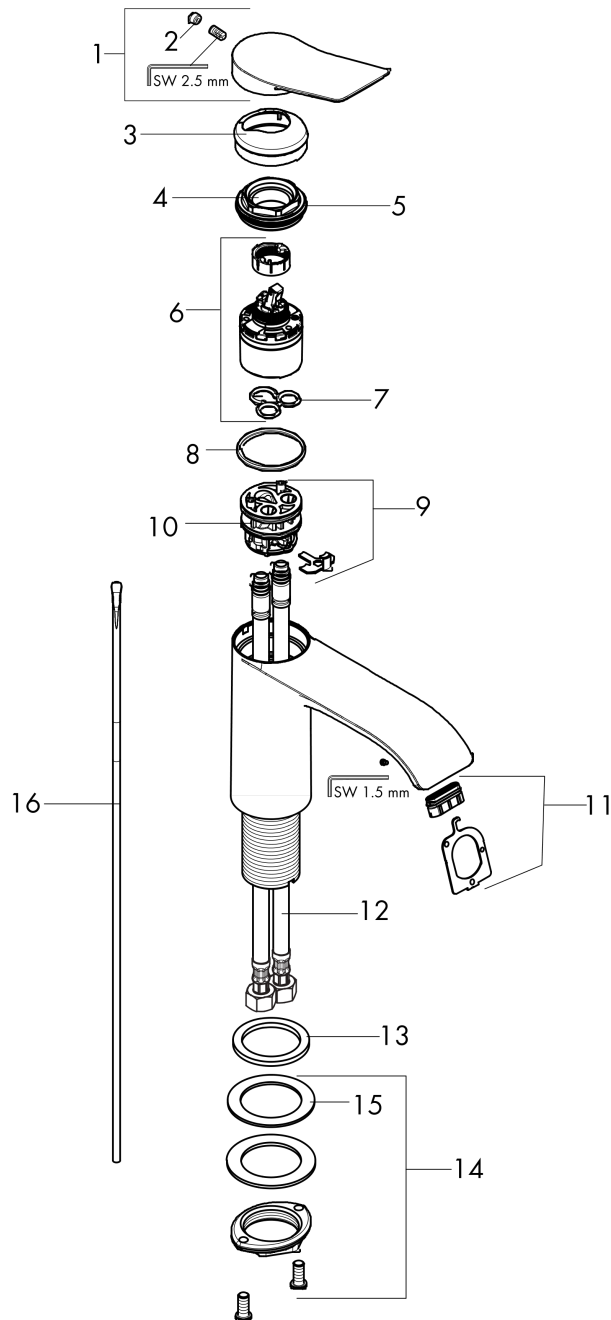

Vivenis
Single-Hole Faucet 80 with Pop-Up Drain, 1.2 GPM
Finishes : **chrome** Part no. : **75010001**

Exploded drawing

Year of production: >11/21

Vivenis

Single-Hole Faucet 80 with Pop-Up Drain, 1.2 GPM

Finishes : **chrome** Part no. : **75010001**

Spare parts list

Year of production: >11/21

Pos.	Description	Part no.	Price	PU
1	handle	94277000	-	1
2	screw cover	93735460	-	1
3	escutcheon	94027000	-	1
4	nut	93995000	-	1
5	O-ring 35x1,5	92114000	-	1
6	cartridge, assy	93897000	-	1
7	seal	95008000	-	1
8	O-ring 35x2	92604000	-	1
9	adapter for cartridge	98750000	-	1
10	O-Ring 30x2	98186000	-	1
11	spray former	94275001	-	1
12	connection hose 23½" M8x0,75 3/8"	96556001	-	1
13	flat seal	98749000	-	1
14	fixing set (Ø 32)	13961000	-	1
15	lever collar	97548000	-	1
16	pull rod	96657000	-	1
a	pop up waste	88509000	-	1
b	lever arm 340mm (ball-Ø12mm)	96324000	-	1