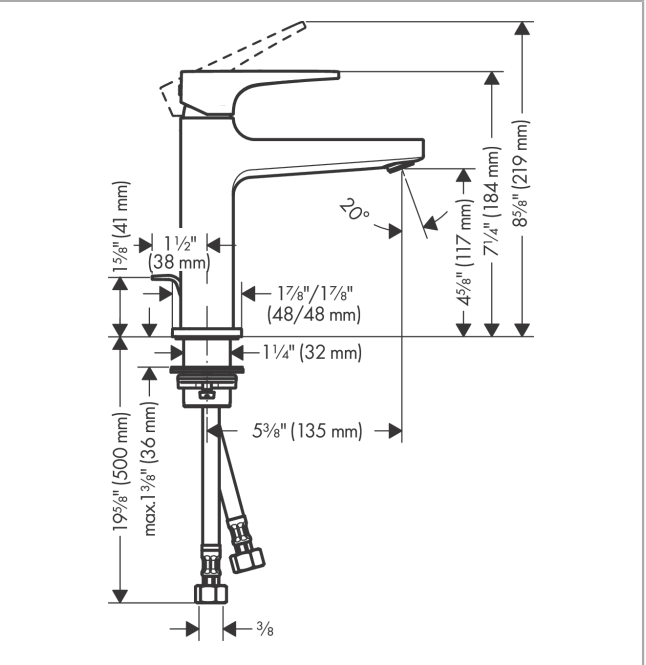

Metropol
Single-Hole Faucet 110 with Lever Handle and Pop-Up Drain, 1.2 GPM
 Finishes : **chrome** Part no. : **32506001**

Description

Features

- Spray modes: Aerated spray
- Flow: 1.2 GPM (4.5 L/Min)
- Ceramic cartridge
- Includes pop-up drain

Item details

List Price \$ 488.00

Technology

Compliance

Product image

Scale drawing

Metropol
Single-Hole Faucet 110 with Lever Handle and Pop-Up Drain, 1.2 GPM
 Finishes : **chrome** Part no. : **32506001**

Exploded drawing

Year of production: >01/18

Metropol**Single-Hole Faucet 110 with Lever Handle and Pop-Up Drain, 1.2 GPM**Finishes : **chrome** Part no. : **32506001****Spare parts list**

Year of production: >01/18

Pos.	Description	Part no.	Price	PU
1	handle	92995000	-	1
2	screw cover	95704000	-	1
3	flange	92625000	-	1
4	nut	92689000	-	1
5	O-ring 27x1,5	92527000	-	1
6	O-ring 25x1,5	98146000	-	1
7	cartridge, assy	95973001	-	1
8	seal	98865000	-	1
9	adapter for cartridge	92628000	-	1
10	adapter for cartridge	98866000	-	1
11	O-ring 23x2	98398000	-	1
12	aerator M22x1	93098000	-	1
13	service tool	95661000	-	1
14	O-ring 32x1,5	92936000	-	1
15	escutcheon	93048000	-	1
16	flat seal	98749000	-	1
17	fixing set (Ø 32)	13961000	-	1
18	lever collar	97548000	-	1
19	connection hose 23½" M8x0,75 3/8"	98600001	-	1
20	pull rod	96657000	-	1
a	pop up waste	88509000	-	1