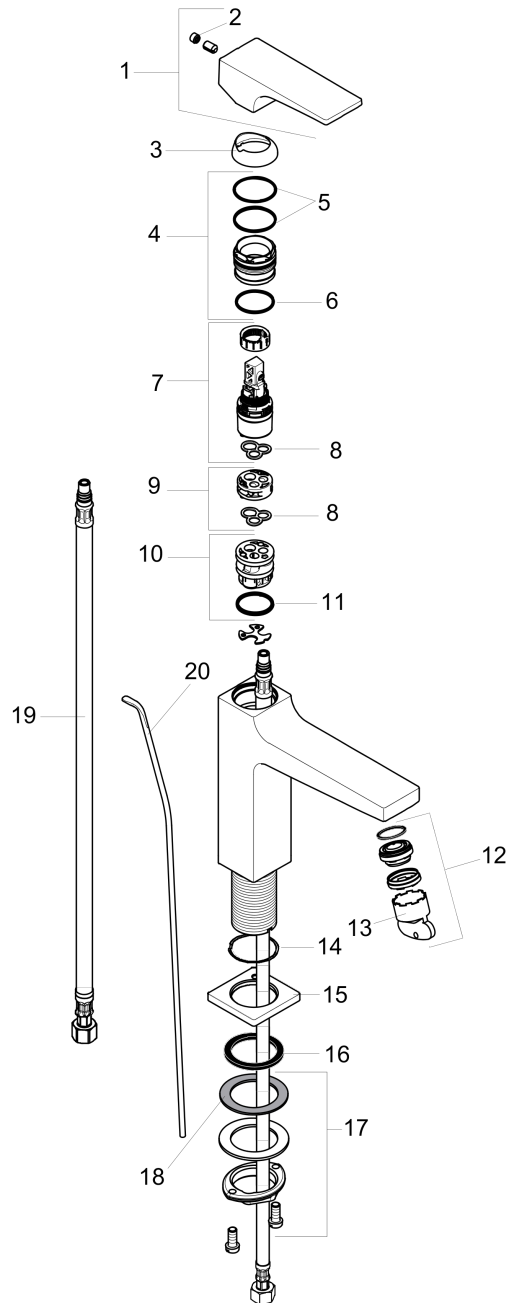

Metropol
Single-Hole Faucet 110 with Lever Handle and Pop-Up Drain, 1.2 GPM
 Finishes : **chrome** Part no. : **32506001**

Description

Features

- Spray modes: Aerated spray
- Flow: 1.2 GPM (4.5 L/Min)
- Ceramic cartridge
- Includes pop-up drain

Item details

List Price \$ 488.00

Technology

Compliance

Product image

Scale drawing

Metropol
Single-Hole Faucet 110 with Lever Handle and Pop-Up Drain, 1.2 GPM
 Finishes : **chrome** Part no. : **32506001**

Exploded drawing

Year of production: >01/18

Metropol**Single-Hole Faucet 110 with Lever Handle and Pop-Up Drain, 1.2 GPM**Finishes : **chrome** Part no. : **32506001****Spare parts list**

Year of production: >01/18

Pos.	Description	Part no.	Price	PU
1	handle	92995000	-	1
2	screw cover	95704000	-	1
3	flange	92625000	-	1
4	nut	92689000	-	1
5	O-ring 27x1,5	92527000	-	1
6	O-ring 25x1,5	98146000	-	1
7	cartridge, assy	95973001	-	1
8	seal	98865000	-	1
9	adapter for cartridge	92628000	-	1
10	adapter for cartridge	98866000	-	1
11	O-ring 23x2	98398000	-	1
12	aerator M22x1	93098000	-	1
13	service tool	95661000	-	1
14	O-ring 32x1,5	92936000	-	1
15	escutcheon	93048000	-	1
16	flat seal	98749000	-	1
17	fixing set (Ø 32)	13961000	-	1
18	lever collar	97548000	-	1
19	connection hose 23½" M8x0,75 3/8"	98600001	-	1
20	pull rod	96657000	-	1
a	pop up waste	88509000	-	1