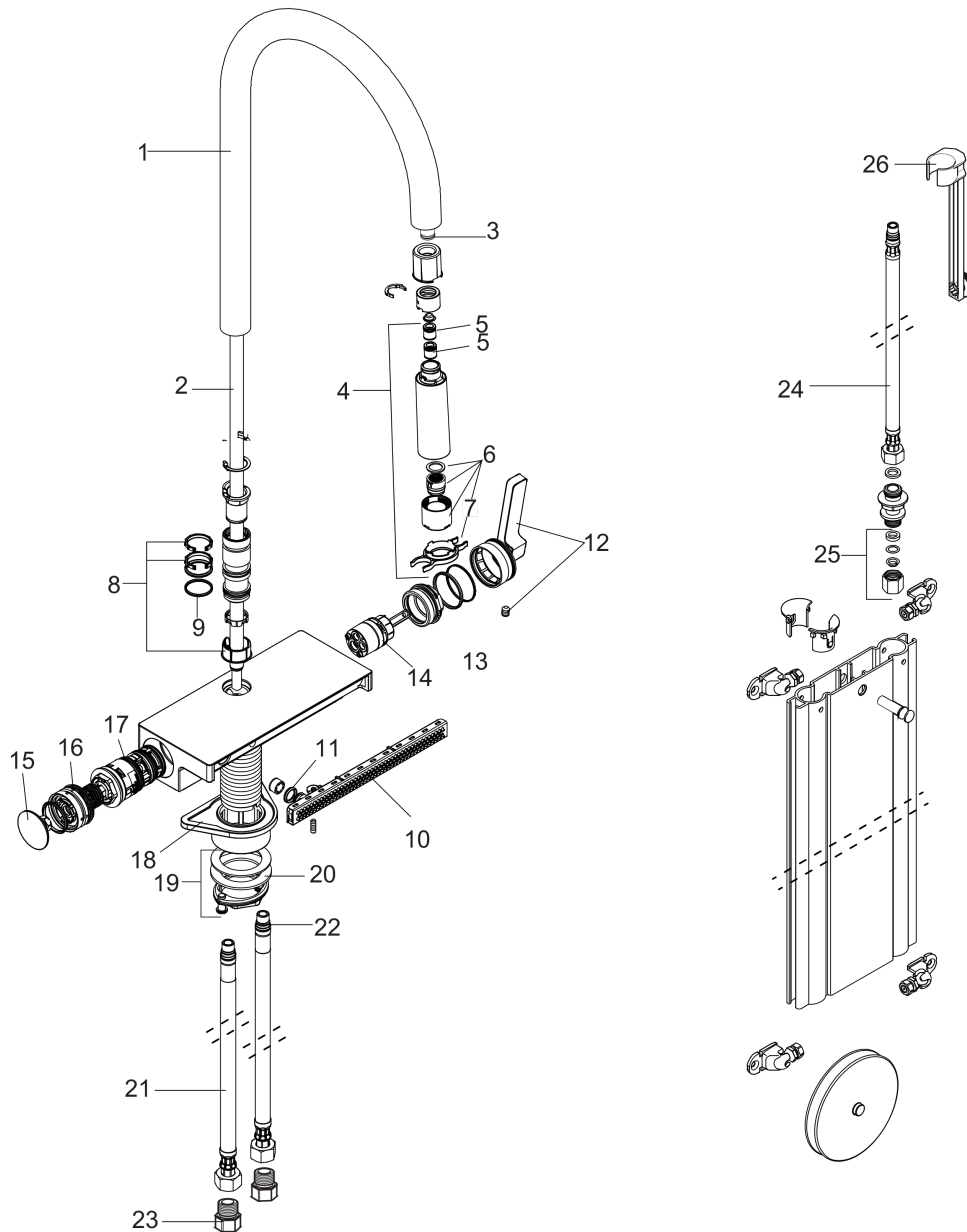

**Aquno Select**  
**HighArc Kitchen Faucet, 3-Spray Pull-Down with sBox, 1.75 GPM**  
 Product Finish: **chrome** Part no. : **73831001**

**Description**

**Features**

- Consists of: Single lever kitchen mixer, hose box
- Swivel range adjustable in 3 steps: 60°, 110° or 150°
- Laminar spray, needle spray, SatinFlow
- Change between SatinFlow and pull-out sprayer at the touch of a button
- Toggle spray diverter
- MagFit magnetic sprayhead docking
- Flow: 1.75 GPM (6.6 L/Min)
- Ceramic cartridge
- 3/8" connections
- Integrated double backflow prevention
- SBox for smooth, protected hose guidance in the cabinet
- Extension length up to 30" (76cm)
- Recommendation: the middle of tap hole drilling should be max. 1.96" from the back side of of the bowl

**HighArc Kitchen Faucet, 3-Spray Pull-Down with sBox, 1.75 GPM**

Product Finish: **chrome** Part no. : **73831001**

**Exploded drawing**

Year of production: >06/20

## Aquno Select

HighArc Kitchen Faucet, 3-Spray Pull-Down with sBox, 1.75 GPM

Product Finish: **chrome** Part no. : **73831001**

### Spare parts list

Year of production: >06/20

Pos.	Description	Part no.	Price	PU
1	spout cpl.	93779000	-	1
2	hose	93754000	-	1
3	O-ring 8x2	98112000	-	1
4	handspray	93778001	-	1
5	non return valve DW 10	96456000	-	1
6	spray former	93342001	-	1
7	service tool	95910000	-	1
8	set of lever collars	98365000	-	1
9	O-ring 19x2	98426000	-	1
10	spray head cpl.	93781000	-	1
11	O-ring 10x2	98170000	-	1
12	handle	93776000	-	1
13	nut	92926000	-	1
14	cartridge, assy	93183000	-	1
15	cover	93777000	-	1
16	spring with sleeve	93782000	-	1
17	selector assy	93558000	-	1
18	support	97523000	-	1
19	fixing set (Ø 34)	95049000	-	1
20	lever collar	97548000	-	1
21	connection hose 900 mm M10x1 G3/8	93780000	-	1
22	O-ring 8x1,75	97827000	-	1
23	adapter for connection hose	88802000	-	1
24	connection hose 450 mm M10x1 G3/8	96507000	-	1
25	squeezing connection	96099000	-	1
26	extension set	43333000	-	1