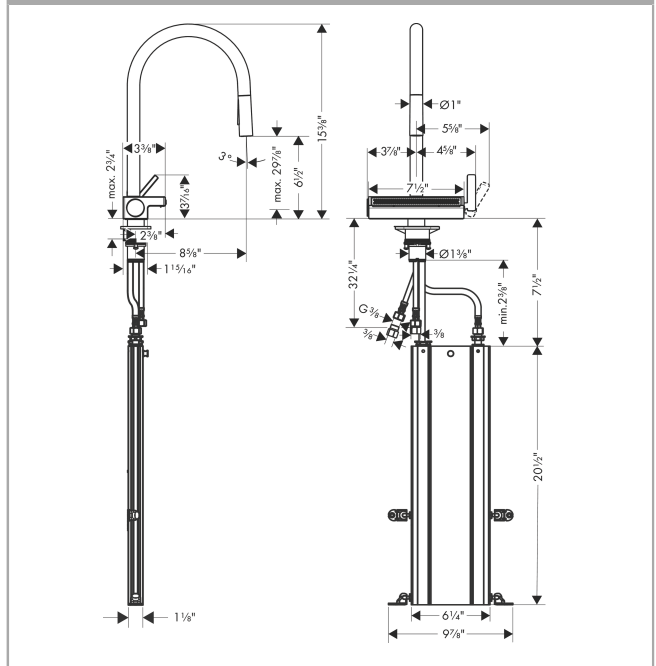

Scale drawing