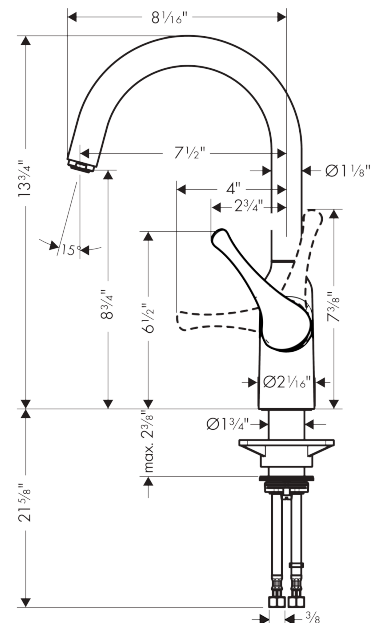

Allegro N
Bar Faucet, 1.75 GPM
 Surface: **steel optic** Part no. : **71845801**

Description

Features

- Swivel range 360°
- Laminar spray
- Deck mounted
- Flow: 1.75 GPM (6.6 L/Min)
- Ceramic cartridge
- 3/8" hoses

Item details

List Price \$ 621.00

Technology

Compliance

Product image

Scale drawing

Allegro N
Bar Faucet, 1.75 GPM
 Surface: **steel optic** Part no. : **71845801**

Exploded drawing

Year of production: >06/19

Allegro N
Bar Faucet, 1.75 GPM
 Surface: **steel optic** Part no. : **71845801**

Spare parts list

Year of production: >06/19

| Pos. | Description | Part no. | Price | PU |
|------|-----------------------------------|----------|-------|----|
| 1 | spout cpl. | 93347800 | - | 1 |
| 2 | screw cover | 96338000 | - | 1 |
| 3 | O-ring 36x2 | 98156000 | - | 1 |
| 4 | sealing set | 92646000 | - | 1 |
| 5 | flange | 97406800 | - | 1 |
| 6 | O-Ring 14x2,5 | 98189000 | - | 1 |
| 7 | O-Ring 32x2 | 98193000 | - | 1 |
| 8 | screw | 97662000 | - | 1 |
| 9 | nut | 93346000 | - | 1 |
| 10 | axialring | 97558000 | - | 1 |
| 11 | locking screw for handle | 95140000 | - | 1 |
| 12 | cartridge, assy | 92730000 | - | 1 |
| 13 | O-ring 38x2 | 98396000 | - | 1 |
| 14 | O-ring 44x2,5 | 98162000 | - | 1 |
| 15 | support | 97523000 | - | 1 |
| 16 | fixing set (special) | 93253000 | - | 1 |
| 17 | lever collar | 97548000 | - | 1 |
| 18 | O-ring 6,6x1,6 | 93019000 | - | 1 |
| 19 | connection hose 35½" M8x0,75 3/8" | 96316001 | - | 1 |
| 20 | aerator laminar | 93649800 | - | 1 |
| 21 | handle | 93496800 | - | 1 |