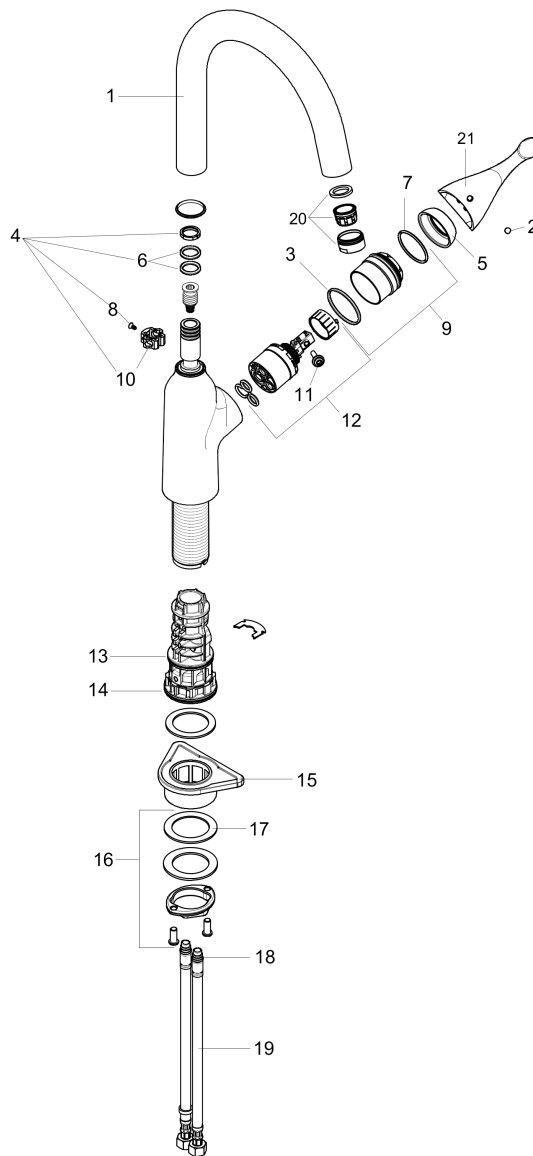

Allegro N
Bar Faucet, 1.75 GPM
 Surface: **steel optic** Part no. : **71845801**

Description

Features

- Swivel range 360°
- Laminar spray
- Deck mounted
- Flow: 1.75 GPM (6.6 L/Min)
- Ceramic cartridge
- 3/8" hoses

Item details

List Price \$ 621.00

Technology

Compliance

Product image

Scale drawing

Allegro N
Bar Faucet, 1.75 GPM
 Surface: **steel optic** Part no. : **71845801**

Exploded drawing

Year of production: >06/19

Allegro N
Bar Faucet, 1.75 GPM
 Surface: **steel optic** Part no. : **71845801**

Spare parts list

Year of production: >06/19

| Pos. | Description | Part no. | Price | PU |
|------|-----------------------------------|----------|-------|----|
| 1 | spout cpl. | 93347800 | - | 1 |
| 2 | screw cover | 96338000 | - | 1 |
| 3 | O-ring 36x2 | 98156000 | - | 1 |
| 4 | sealing set | 92646000 | - | 1 |
| 5 | flange | 97406800 | - | 1 |
| 6 | O-Ring 14x2,5 | 98189000 | - | 1 |
| 7 | O-Ring 32x2 | 98193000 | - | 1 |
| 8 | screw | 97662000 | - | 1 |
| 9 | nut | 93346000 | - | 1 |
| 10 | axialring | 97558000 | - | 1 |
| 11 | locking screw for handle | 95140000 | - | 1 |
| 12 | cartridge, assy | 92730000 | - | 1 |
| 13 | O-ring 38x2 | 98396000 | - | 1 |
| 14 | O-ring 44x2,5 | 98162000 | - | 1 |
| 15 | support | 97523000 | - | 1 |
| 16 | fixing set (special) | 93253000 | - | 1 |
| 17 | lever collar | 97548000 | - | 1 |
| 18 | O-ring 6,6x1,6 | 93019000 | - | 1 |
| 19 | connection hose 35½" M8x0,75 3/8" | 96316001 | - | 1 |
| 20 | aerator laminar | 93649800 | - | 1 |
| 21 | handle | 93496800 | - | 1 |