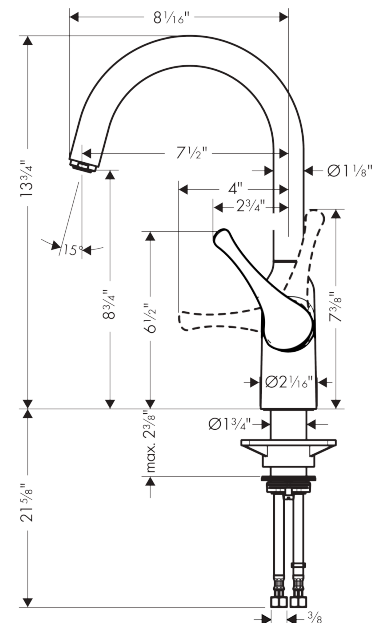

Allegro N
Bar Faucet, 1.75 GPM
 Surface: **chrome** Part no. : **71845001**

Description

Features

- Swivel range 360°
- Laminar spray
- Deck mounted
- Flow: 1.75 GPM (6.6 L/Min)
- Ceramic cartridge
- 3/8" hoses

Item details

List Price \$ 470.00

Technology

Compliance

Product image

Scale drawing

Allegro N
Bar Faucet, 1.75 GPM
 Surface: **chrome** Part no. : **71845001**

Exploded drawing

Year of production: >06/19

Allegro N
Bar Faucet, 1.75 GPM
 Surface: **chrome** Part no. : **71845001**

Spare parts list

Year of production: >06/19

Pos.	Description	Part no.	Price	PU
1	spout cpl.	93347000	-	1
2	screw cover	96338000	-	1
3	O-ring 36x2	98156000	-	1
4	sealing set	92646000	-	1
5	flange	97406000	-	1
6	O-Ring 14x2,5	98189000	-	1
7	O-Ring 32x2	98193000	-	1
8	screw	97662000	-	1
9	nut	93346000	-	1
10	axialring	97558000	-	1
11	locking screw for handle	95140000	-	1
12	cartridge, assy	92730000	-	1
13	O-ring 38x2	98396000	-	1
14	O-ring 44x2,5	98162000	-	1
15	support	97523000	-	1
16	fixing set (special)	93253000	-	1
17	lever collar	97548000	-	1
18	O-ring 6,6x1,6	93019000	-	1
19	connection hose 35½" M8x0,75 3/8"	96316001	-	1
20	aerator laminar	93649000	-	1
21	handle	93496000	-	1