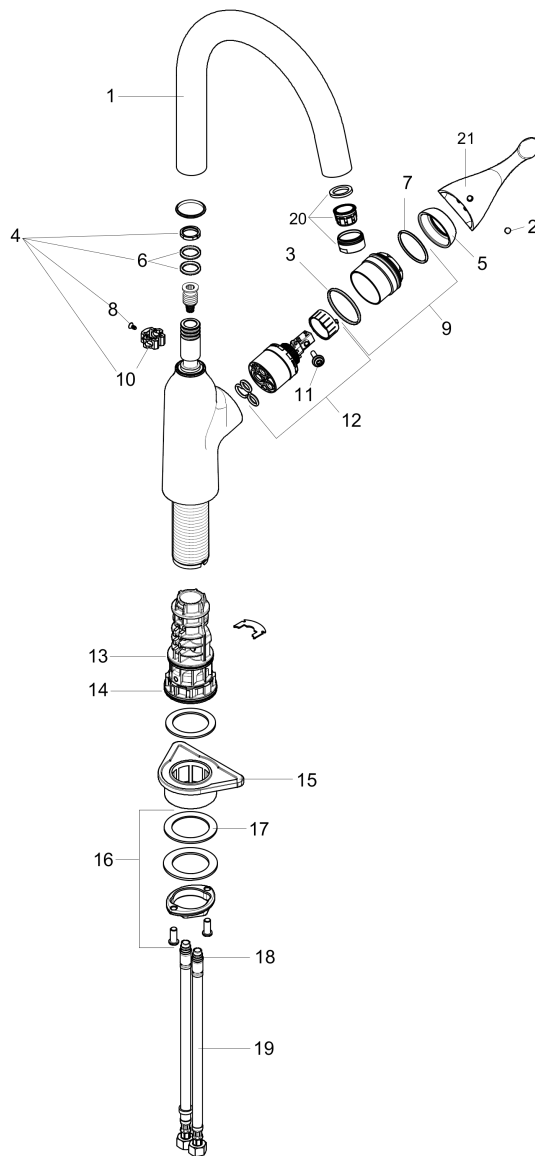

Allegro N
Bar Faucet, 1.75 GPM
 Surface: **chrome** Part no. : **71845001**

Description

Features

- Swivel range 360°
- Laminar spray
- Deck mounted
- Flow: 1.75 GPM (6.6 L/Min)
- Ceramic cartridge
- 3/8" hoses

Item details

List Price \$ 470.00

Technology

Compliance

Product image

Scale drawing

Allegro N
Bar Faucet, 1.75 GPM
 Surface: **chrome** Part no. : **71845001**

Exploded drawing

Year of production: >06/19

Allegro N
Bar Faucet, 1.75 GPM
 Surface: **chrome** Part no. : **71845001**

Spare parts list

Year of production: >06/19

Pos.	Description	Part no.	Price	PU
1	spout cpl.	93347000	-	1
2	screw cover	96338000	-	1
3	O-ring 36x2	98156000	-	1
4	sealing set	92646000	-	1
5	flange	97406000	-	1
6	O-Ring 14x2,5	98189000	-	1
7	O-Ring 32x2	98193000	-	1
8	screw	97662000	-	1
9	nut	93346000	-	1
10	axialring	97558000	-	1
11	locking screw for handle	95140000	-	1
12	cartridge, assy	92730000	-	1
13	O-ring 38x2	98396000	-	1
14	O-ring 44x2,5	98162000	-	1
15	support	97523000	-	1
16	fixing set (special)	93253000	-	1
17	lever collar	97548000	-	1
18	O-ring 6,6x1,6	93019000	-	1
19	connection hose 35½" M8x0,75 3/8"	96316001	-	1
20	aerator laminar	93649000	-	1
21	handle	93496000	-	1