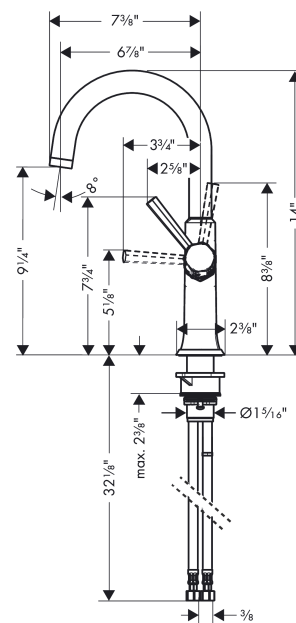

Locarno
Bar Faucet, 1.5 GPM
 Surface: **steel optic** Part no. : **04854800**

Description

Features

- Swivel range 150°
- Laminar spray
- Deck mounted
- Flow: 1.5 GPM (5.7 L/Min)
- Ceramic cartridge

Item details

List Price \$ 765.00

Compliance

Product image

Scale drawing

Locarno
Bar Faucet, 1.5 GPM
 Surface: **steel optic**

Part no. : **04854800**

Exploded drawing

Year of production: >02/21

Locarno**Bar Faucet, 1.5 GPM**Surface: **steel optic** Part no. : **04854800****Spare parts list**

Year of production: >02/21

Pos.	Description	Part no.	Price	PU
1	spout cpl.	93147800	-	1
2	handle	93885800	-	1
3	screw cover	95704000	-	1
4	flange	98863800	-	1
5	nut	93886000	-	1
6	cartridge, assy	95973001	-	1
7	seal	98865000	-	1
8	sealing set	92646000	-	1
9	screw	97662000	-	1
10	axialring	97558000	-	1
11	fixing set (special)	93253000	-	1
12	lever collar	97548000	-	1
13	connection hose 35½" M8x0,75 3/8"	96316001	-	1
14	O-ring 7x1,5	98422000	-	1