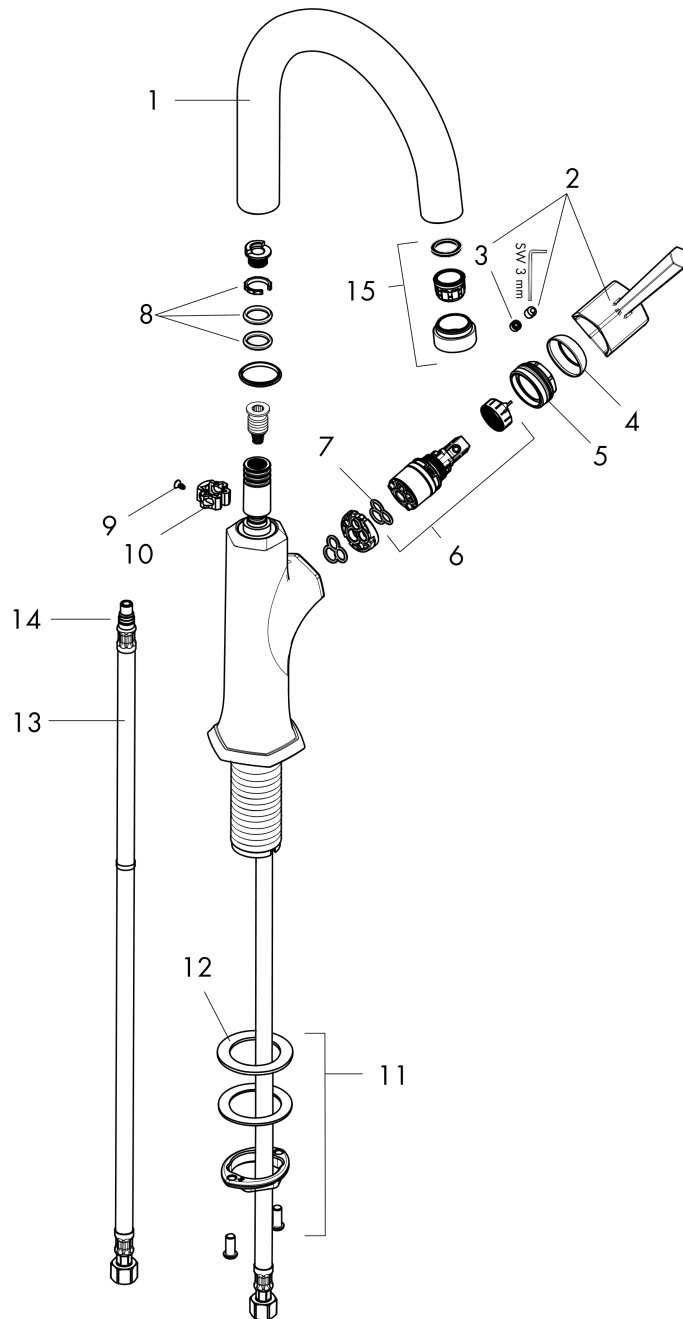

Locarno
Bar Faucet, 1.5 GPM
 Surface: **steel optic** Part no. : **04854800**

Description

Features

- Swivel range 150°
- Laminar spray
- Deck mounted
- Flow: 1.5 GPM (5.7 L/Min)
- Ceramic cartridge

Item details

List Price \$ 765.00

Compliance

Product image

Scale drawing

Locarno
Bar Faucet, 1.5 GPM
 Surface: **steel optic**

Part no. : **04854800**

Exploded drawing

Year of production: >02/21

Locarno**Bar Faucet, 1.5 GPM**Surface: **steel optic** Part no. : **04854800****Spare parts list**

Year of production: >02/21

Pos.	Description	Part no.	Price	PU
1	spout cpl.	93147800	-	1
2	handle	93885800	-	1
3	screw cover	95704000	-	1
4	flange	98863800	-	1
5	nut	93886000	-	1
6	cartridge, assy	95973001	-	1
7	seal	98865000	-	1
8	sealing set	92646000	-	1
9	screw	97662000	-	1
10	axialring	97558000	-	1
11	fixing set (special)	93253000	-	1
12	lever collar	97548000	-	1
13	connection hose 35½" M8x0,75 3/8"	96316001	-	1
14	O-ring 7x1,5	98422000	-	1