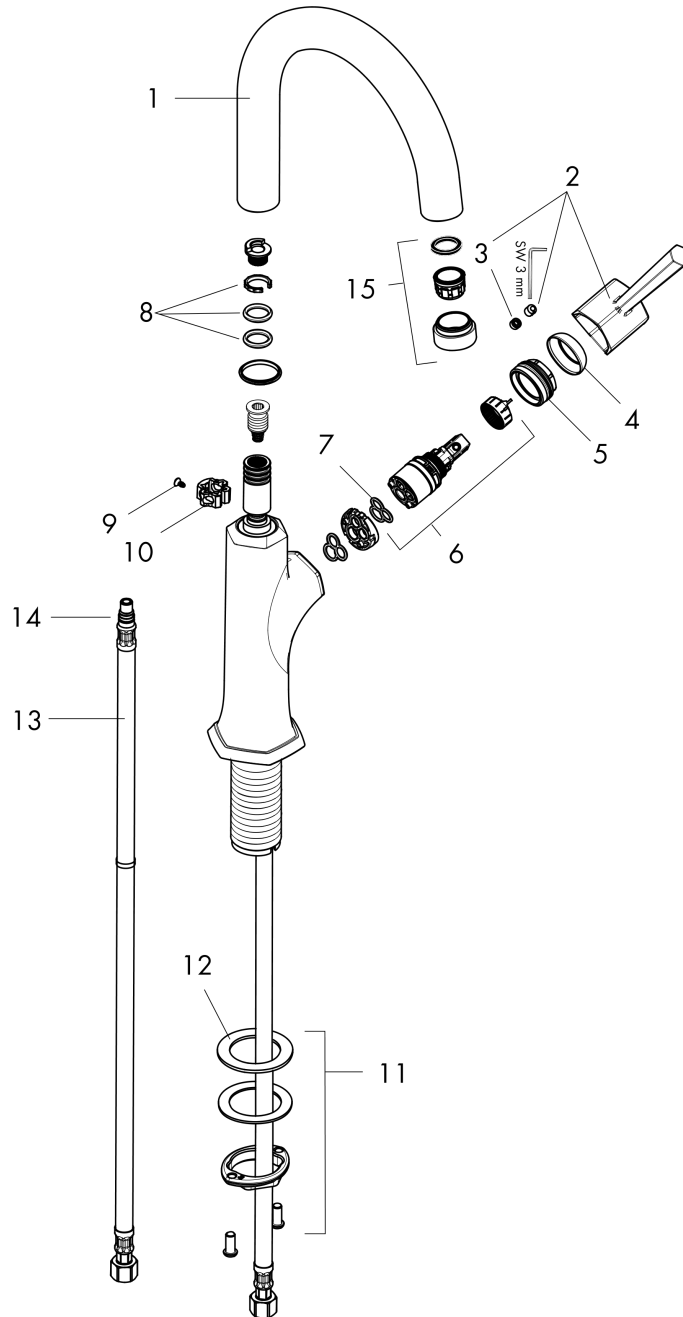

Locarno
Bar Faucet, 1.5 GPM
 Surface: **brushed gold optic** Part no. : **04854250**

Description

Features

- Swivel range 150°
- Laminar spray
- Deck mounted
- Flow: 1.5 GPM (5.7 L/Min)
- Ceramic cartridge

Item details

List Price \$ 765.00

Compliance

Product image

Scale drawing

Locarno

Bar Faucet, 1.5 GPM

Surface: **brushed gold optic**

Part no. : **04854250**

Exploded drawing

Year of production: >02/21

Locarno**Bar Faucet, 1.5 GPM**Surface: **brushed gold optic** Part no. : **04854250****Spare parts list**

Year of production: >02/21

Pos.	Description	Part no.	Price	PU
1	spout cpl.	93147250	-	1
2	handle	93885250	-	1
3	screw cover	95704000	-	1
4	flange	98863250	-	1
5	nut	93886000	-	1
6	cartridge, assy	95973001	-	1
7	seal	98865000	-	1
8	sealing set	92646000	-	1
9	screw	97662000	-	1
10	axialring	97558000	-	1
11	fixing set (special)	93253000	-	1
12	lever collar	97548000	-	1
13	connection hose 35½" M8x0,75 3/8"	96316001	-	1
14	O-ring 7x1,5	98422000	-	1