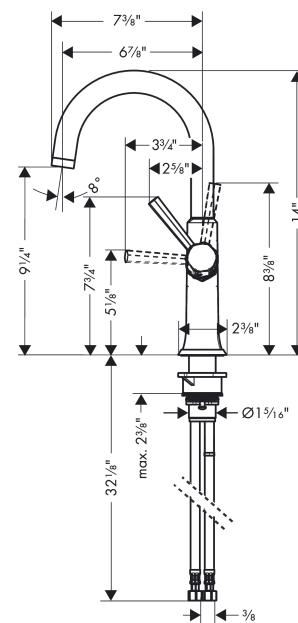

Locarno
Bar Faucet, 1.5 GPM
 Surface: **brushed gold optic** Part no. : **04854250**

Description

Features

- Swivel range 150°
- Laminar spray
- Deck mounted
- Flow: 1.5 GPM (5.7 L/Min)
- Ceramic cartridge

Item details

List Price \$ 765.00

Compliance

Product image

Scale drawing

Locarno

Bar Faucet, 1.5 GPM

Surface: **brushed gold optic**

Part no. : **04854250**

Exploded drawing

Year of production: >02/21

Locarno**Bar Faucet, 1.5 GPM**Surface: **brushed gold optic** Part no. : **04854250****Spare parts list**

Year of production: >02/21

Pos.	Description	Part no.	Price	PU
1	spout cpl.	93147250	-	1
2	handle	93885250	-	1
3	screw cover	95704000	-	1
4	flange	98863250	-	1
5	nut	93886000	-	1
6	cartridge, assy	95973001	-	1
7	seal	98865000	-	1
8	sealing set	92646000	-	1
9	screw	97662000	-	1
10	axialring	97558000	-	1
11	fixing set (special)	93253000	-	1
12	lever collar	97548000	-	1
13	connection hose 35½" M8x0,75 3/8"	96316001	-	1
14	O-ring 7x1,5	98422000	-	1