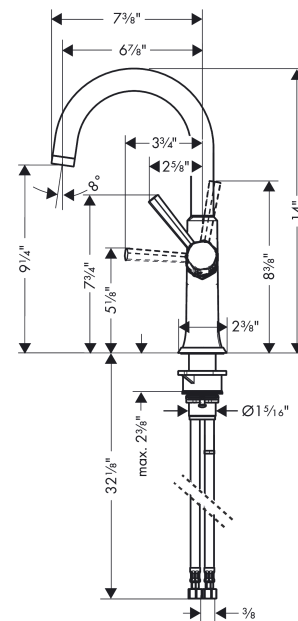

Locarno
Bar Faucet, 1.5 GPM
 Surface: **chrome** Part no. : **04854000**

Description

Features

- Swivel range 150°
- Laminar spray
- Deck mounted
- Flow: 1.5 GPM (5.7 L/Min)
- Ceramic cartridge

Item details

List Price \$ 580.00

Compliance

Product image

Scale drawing

Locarno
Bar Faucet, 1.5 GPM
 Surface: **chrome** Part no. : **04854000**

Exploded drawing

Year of production: >02/21

Locarno

Bar Faucet, 1.5 GPM

Surface: **chrome** Part no. : **04854000**

Spare parts list

Year of production: >02/21

Pos.	Description	Part no.	Price	PU
1	spout cpl.	93147000	-	1
2	handle	93885000	-	1
3	screw cover	95704000	-	1
4	flange	98863000	-	1
5	nut	93886000	-	1
6	cartridge, assy	95973001	-	1
7	seal	98865000	-	1
8	sealing set	92646000	-	1
9	screw	97662000	-	1
10	axialring	97558000	-	1
11	fixing set (special)	93253000	-	1
12	lever collar	97548000	-	1
13	connection hose 35½" M8x0,75 3/8"	96316001	-	1
14	O-ring 7x1,5	98422000	-	1
15	aerator laminar	93840001	-	1