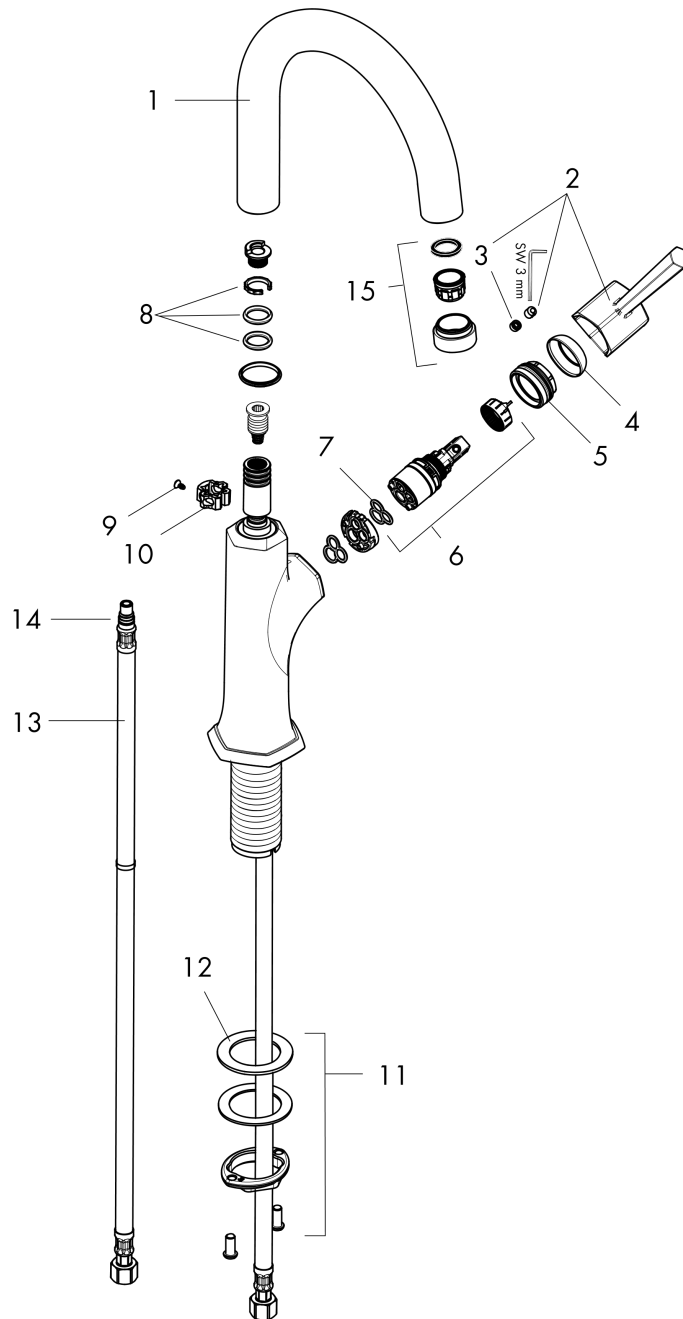

Locarno
Bar Faucet, 1.5 GPM
 Surface: **chrome** Part no. : **04854000**

Description

Features

- Swivel range 150°
- Laminar spray
- Deck mounted
- Flow: 1.5 GPM (5.7 L/Min)
- Ceramic cartridge

Item details

List Price \$ 580.00

Compliance

Product image

Scale drawing

Locarno
Bar Faucet, 1.5 GPM
 Surface: **chrome** Part no. : **04854000**

Exploded drawing

Year of production: >02/21

Locarno

Bar Faucet, 1.5 GPM

Surface: **chrome** Part no. : **04854000**

Spare parts list

Year of production: >02/21

Pos.	Description	Part no.	Price	PU
1	spout cpl.	93147000	-	1
2	handle	93885000	-	1
3	screw cover	95704000	-	1
4	flange	98863000	-	1
5	nut	93886000	-	1
6	cartridge, assy	95973001	-	1
7	seal	98865000	-	1
8	sealing set	92646000	-	1
9	screw	97662000	-	1
10	axialring	97558000	-	1
11	fixing set (special)	93253000	-	1
12	lever collar	97548000	-	1
13	connection hose 35½" M8x0,75 3/8"	96316001	-	1
14	O-ring 7x1,5	98422000	-	1
15	aerator laminar	93840001	-	1