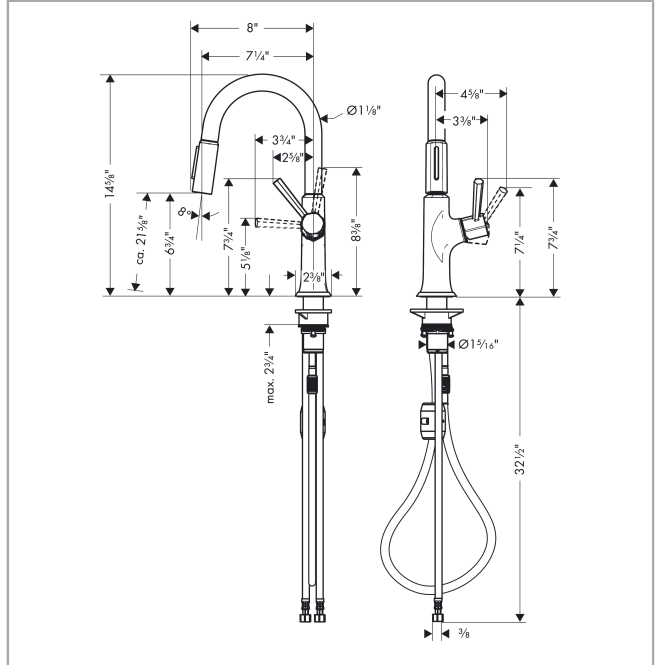

Locarno
Prep Kitchen Faucet, 2-Spray Pull-Down, 1.75 GPM
 Surface: **polished nickel** Part no. : **04853830**

Description

Features

- Swivel range 150°
- Aerated spray, needle spray
- Toggle spray diverter
- MagFit magnetic sprayhead docking
- Deck mounted
- Flow: 1.75 GPM (6.6 L/Min)
- Ceramic cartridge
- Integrated double backflow prevention

Item details

List Price \$ 772.00

Technology

Compliance

Product image

Scale drawing

Locarno
Prep Kitchen Faucet, 2-Spray Pull-Down, 1.75 GPM
 Surface: polished nickel Part no. : 04853830

Exploded drawing

Year of production: >03/21

Locarno

Prep Kitchen Faucet, 2-Spray Pull-Down, 1.75 GPM

Surface: **polished nickel** Part no. : **04853830**

Spare parts list

Year of production: >03/21

Pos.	Description	Part no.	Price	PU
1	spout cpl.	93159830	-	1
2	filter	97735000	-	1
3	handspray	93887831	-	1
4	set of non return valves DW 15	94074000	-	1
5	non return valve	93218000	-	1
6	spray former	93342000	-	1
7	service tool	95910000	-	1
8	handle	93885830	-	1
9	hollow set screw M6x8	97810000	-	1
10	screw cover	95704000	-	1
11	flange	98863830	-	1
12	nut	93886000	-	1
13	cartridge, assy	95973001	-	1
14	seal	98865000	-	1
15	hose	93744000	-	1
16	hose 1,50 m	95507000	-	1
17	O-ring 11x2	98127000	-	1
18	weight	92500000	-	1
19	fixing set (special)	93253000	-	1
20	lever collar	97548000	-	1
21	support	97523000	-	1
22	seal	92582000	-	1
23	connection hose 35½" M8x0,75 3/8"	96316001	-	1
24	set of lever collars	98365000	-	1
25	O-ring 21x2,5	98211000	-	1