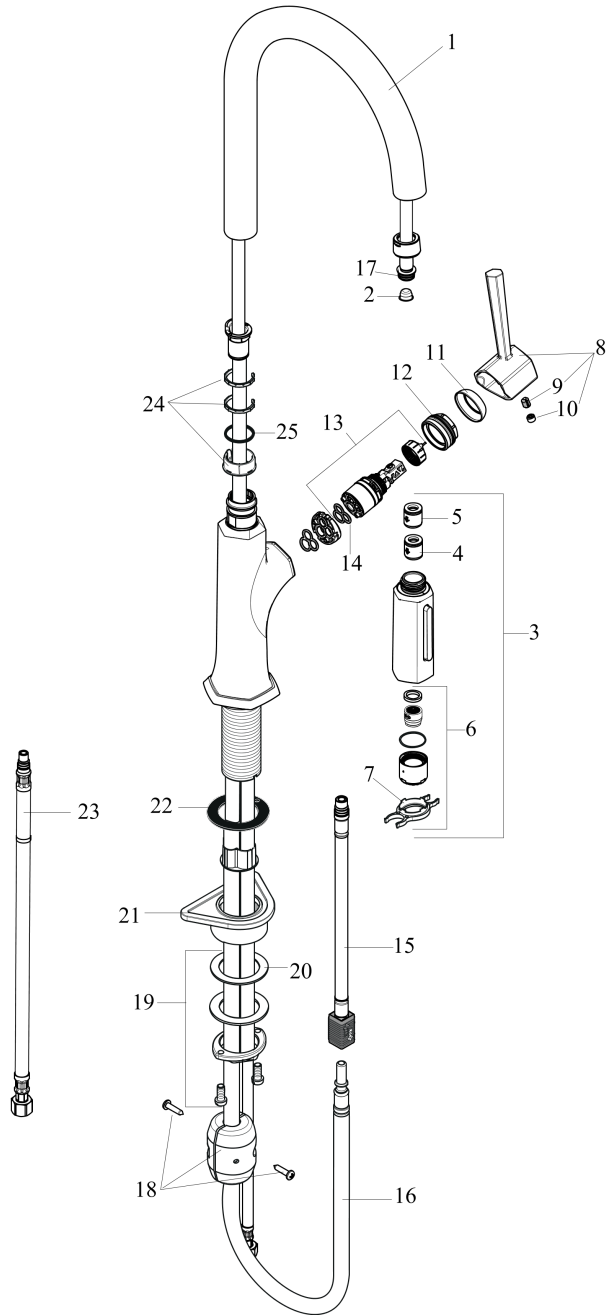

Locarno
Prep Kitchen Faucet, 2-Spray Pull-Down, 1.75 GPM
 Surface: **polished nickel** Part no. : **04853830**

Description

Features

- Swivel range 150°
- Aerated spray, needle spray
- Toggle spray diverter
- MagFit magnetic sprayhead docking
- Deck mounted
- Flow: 1.75 GPM (6.6 L/Min)
- Ceramic cartridge
- Integrated double backflow prevention

Item details

List Price \$ 772.00

Technology

Compliance

Product image

Scale drawing

Locarno
Prep Kitchen Faucet, 2-Spray Pull-Down, 1.75 GPM
 Surface: polished nickel Part no. : 04853830

Exploded drawing

Year of production: >03/21

Locarno

Prep Kitchen Faucet, 2-Spray Pull-Down, 1.75 GPM

Surface: **polished nickel** Part no. : **04853830**

Spare parts list

Year of production: >03/21

Pos.	Description	Part no.	Price	PU
1	spout cpl.	93159830	-	1
2	filter	97735000	-	1
3	handspray	93887831	-	1
4	set of non return valves DW 15	94074000	-	1
5	non return valve	93218000	-	1
6	spray former	93342000	-	1
7	service tool	95910000	-	1
8	handle	93885830	-	1
9	hollow set screw M6x8	97810000	-	1
10	screw cover	95704000	-	1
11	flange	98863830	-	1
12	nut	93886000	-	1
13	cartridge, assy	95973001	-	1
14	seal	98865000	-	1
15	hose	93744000	-	1
16	hose 1,50 m	95507000	-	1
17	O-ring 11x2	98127000	-	1
18	weight	92500000	-	1
19	fixing set (special)	93253000	-	1
20	lever collar	97548000	-	1
21	support	97523000	-	1
22	seal	92582000	-	1
23	connection hose 35½" M8x0,75 3/8"	96316001	-	1
24	set of lever collars	98365000	-	1
25	O-ring 21x2,5	98211000	-	1