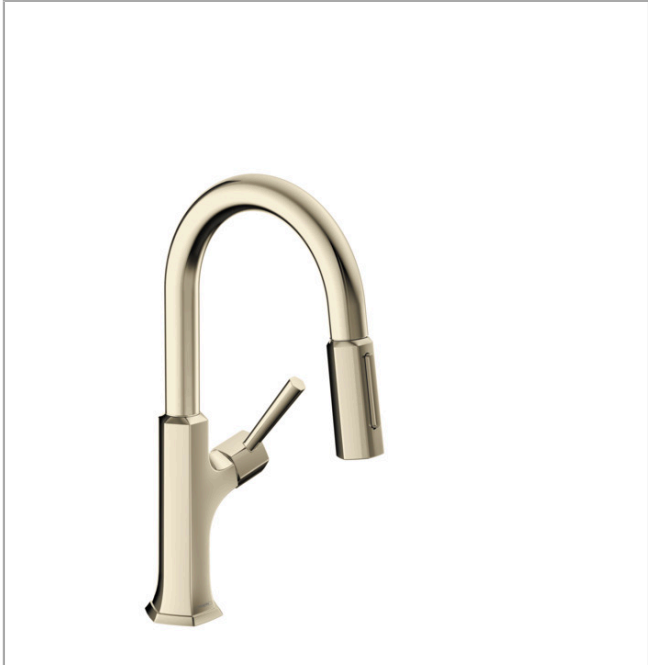

Locarno
Prep Kitchen Faucet, 2-Spray Pull-Down, 1.75 GPM
 Surface: **polished nickel** Part no. : **04853830**

Description

Features

- Swivel range 150°
- Aerated spray, needle spray
- Toggle spray diverter
- MagFit magnetic sprayhead docking
- Deck mounted
- Flow: 1.75 GPM (6.6 L/Min)
- Ceramic cartridge
- Integrated double backflow prevention

Item details

List Price \$ 772.00

Technology

Compliance

Product image

Scale drawing

Locarno
Prep Kitchen Faucet, 2-Spray Pull-Down, 1.75 GPM
 Surface: polished nickel Part no. : 04853830

Exploded drawing

Year of production: >03/21

Locarno

Prep Kitchen Faucet, 2-Spray Pull-Down, 1.75 GPM

Surface: **polished nickel** Part no. : **04853830**

Spare parts list

Year of production: >03/21

Pos.	Description	Part no.	Price	PU
1	spout cpl.	93159830	-	1
2	filter	97735000	-	1
3	handspray	93887831	-	1
4	set of non return valves DW 15	94074000	-	1
5	non return valve	93218000	-	1
6	spray former	93342000	-	1
7	service tool	95910000	-	1
8	handle	93885830	-	1
9	hollow set screw M6x8	97810000	-	1
10	screw cover	95704000	-	1
11	flange	98863830	-	1
12	nut	93886000	-	1
13	cartridge, assy	95973001	-	1
14	seal	98865000	-	1
15	hose	93744000	-	1
16	hose 1,50 m	95507000	-	1
17	O-ring 11x2	98127000	-	1
18	weight	92500000	-	1
19	fixing set (special)	93253000	-	1
20	lever collar	97548000	-	1
21	support	97523000	-	1
22	seal	92582000	-	1
23	connection hose 35½" M8x0,75 3/8"	96316001	-	1
24	set of lever collars	98365000	-	1
25	O-ring 21x2,5	98211000	-	1