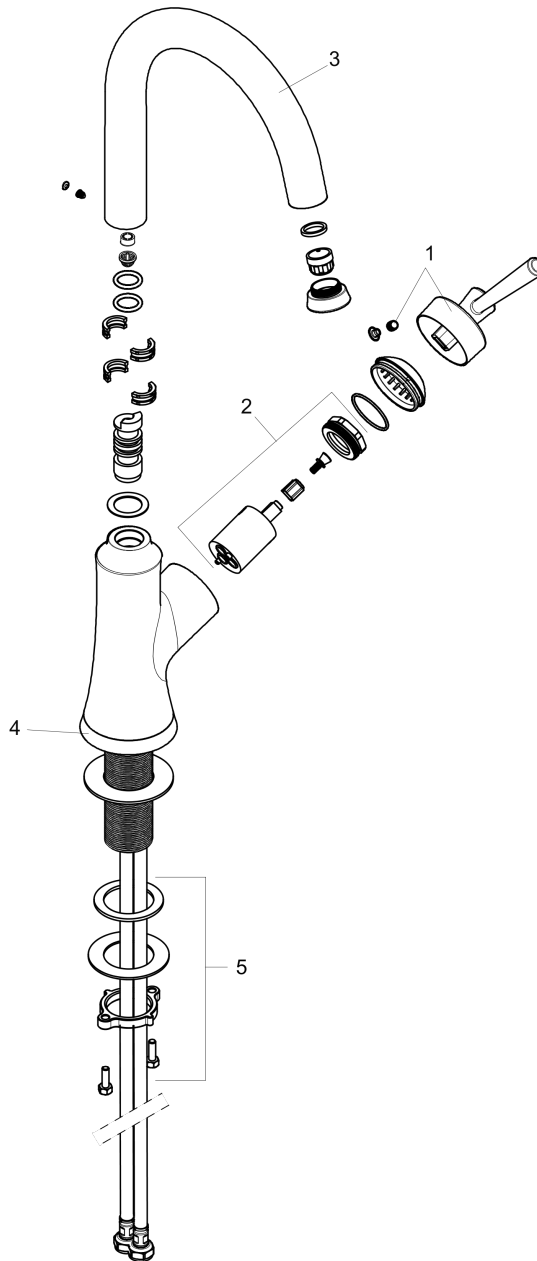

Joleena
Bar Faucet, 1.5 GPM
 Surface: **polished nickel** Part no. : **04795830**

Description

Features

- Swivel range 150°
- Aerated spray
- Deck mounted
- Flow: 1.5 GPM (5.7 L/Min)
- Ceramic cartridge
- 3/8" hoses

Item details

List Price \$ 484.00

Compliance

Product image

Scale drawing

Joleena
Bar Faucet, 1.5 GPM
Surface: **polished nickel** Part no. : **04795830**

Exploded drawing

Year of production: >01/20

Joleena
Bar Faucet, 1.5 GPM
 Surface: **polished nickel** Part no. : **04795830**

Spare parts list

Year of production: >01/20

| Pos. | Description | Part no. | Price | PU |
|------|-----------------|----------|-------|----|
| 1 | handle | 93539830 | - | 1 |
| 2 | cartridge, assy | 93259000 | - | 1 |
| 3 | spout cpl. | 93541830 | - | 1 |
| 4 | escutcheon | 93537830 | - | 1 |
| 5 | fixing set | 93263000 | - | 1 |