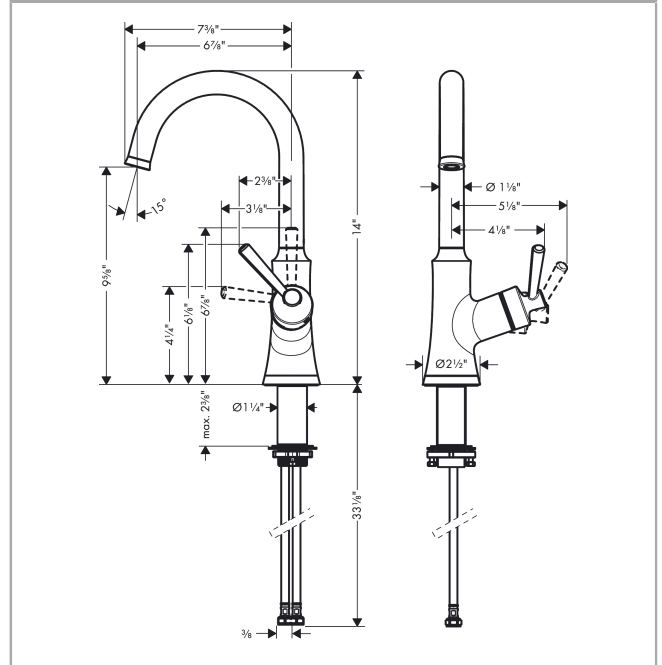

Joleena
Bar Faucet, 1.5 GPM
 Surface: **polished nickel** Part no. : **04795830**

Description

Features

- Swivel range 150°
- Aerated spray
- Deck mounted
- Flow: 1.5 GPM (5.7 L/Min)
- Ceramic cartridge
- 3/8" hoses

Item details

List Price \$ 484.00

Compliance

Product image

Scale drawing

Joleena
Bar Faucet, 1.5 GPM
Surface: **polished nickel** Part no. : **04795830**

Exploded drawing

Year of production: >01/20

Joleena
Bar Faucet, 1.5 GPM
 Surface: **polished nickel** Part no. : **04795830**

Spare parts list

Year of production: >01/20

| Pos. | Description | Part no. | Price | PU |
|------|-----------------|----------|-------|----|
| 1 | handle | 93539830 | - | 1 |
| 2 | cartridge, assy | 93259000 | - | 1 |
| 3 | spout cpl. | 93541830 | - | 1 |
| 4 | escutcheon | 93537830 | - | 1 |
| 5 | fixing set | 93263000 | - | 1 |