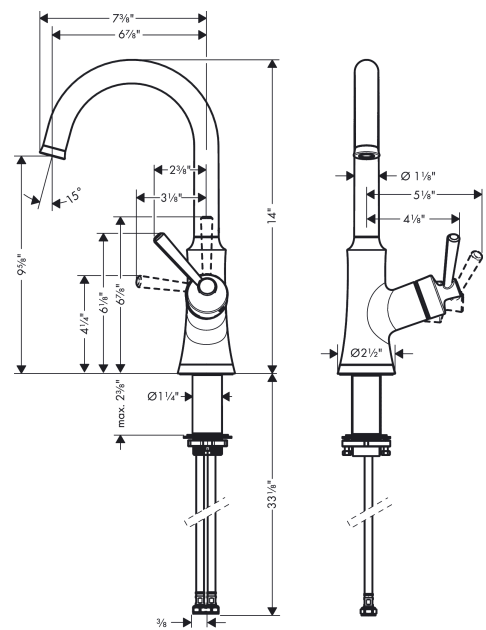

**Joleena**  
**Bar Faucet, 1.5 GPM**  
 Surface: **steel optic** Part no. : **04795800**

**Description**

**Features**

- Swivel range 150°
- Aerated spray
- Deck mounted
- Flow: 1.5 GPM (5.7 L/Min)
- Ceramic cartridge
- 3/8" hoses

**Item details**

List Price \$ 503.00

**Compliance**

**Product image**

**Scale drawing**

**Joleena**  
**Bar Faucet, 1.5 GPM**  
Surface: **steel optic**    Part no. : **04795800**

Exploded drawing

Year of production: >01/20