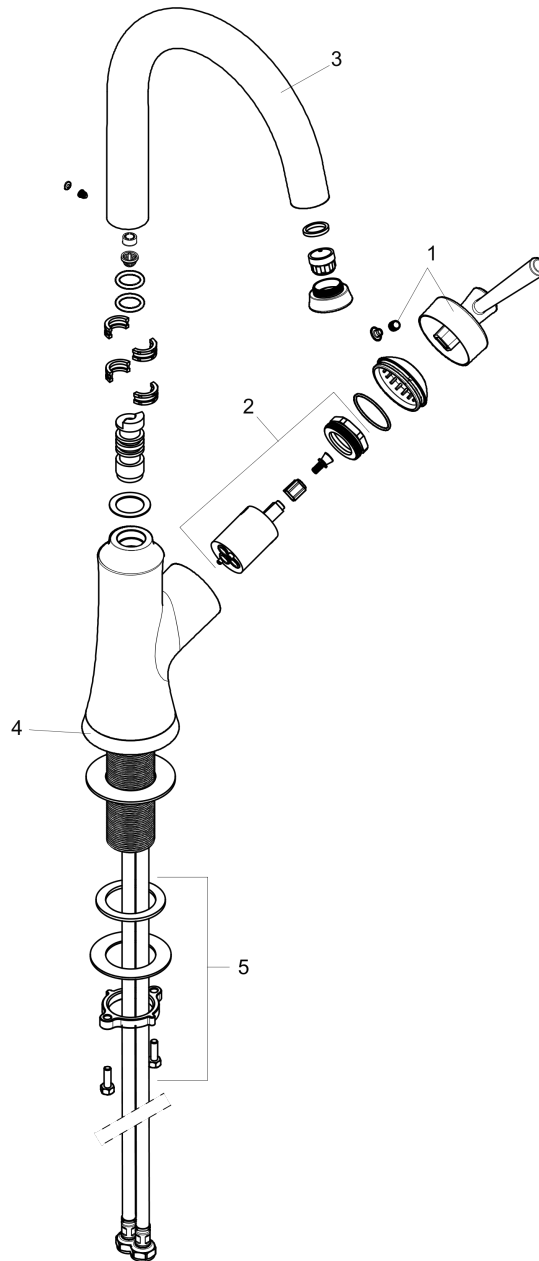

Joleena
Bar Faucet, 1.5 GPM
 Surface: **matte black** Part no. : **04795670**

Description

Features

- Swivel range 150°
- Aerated spray
- Deck mounted
- Flow: 1.5 GPM (5.7 L/Min)
- Ceramic cartridge
- 3/8" hoses

Item details

List Price \$ 503.00

Compliance

Product image

Scale drawing

Joleena
Bar Faucet, 1.5 GPM
Surface: **matte black**

Part no. : **04795670**

Exploded drawing

Year of production: >01/20

Joleena
Bar Faucet, 1.5 GPM
 Surface: **matte black** Part no. : **04795670**

Spare parts list

Year of production: >01/20

Pos.	Description	Part no.	Price	PU
1	handle	93539670	-	1
2	cartridge, assy	93259000	-	1
3	spout cpl.	93541670	-	1
4	escutcheon	93537670	-	1
5	fixing set	93263000	-	1