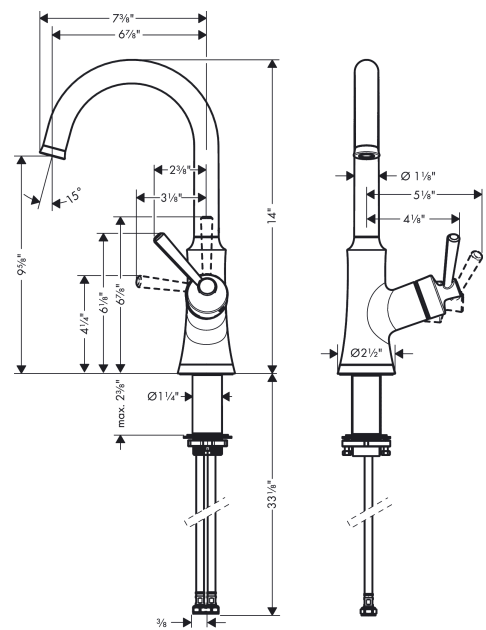

Joleena
Bar Faucet, 1.5 GPM
 Surface: **matte black** Part no. : **04795670**

Description

Features

- Swivel range 150°
- Aerated spray
- Deck mounted
- Flow: 1.5 GPM (5.7 L/Min)
- Ceramic cartridge
- 3/8" hoses

Item details

List Price \$ 503.00

Compliance

Product image

Scale drawing

Joleena
Bar Faucet, 1.5 GPM
Surface: **matte black**

Part no. : **04795670**

Exploded drawing

Year of production: >01/20

Joleena
Bar Faucet, 1.5 GPM
 Surface: **matte black** Part no. : **04795670**

Spare parts list

Year of production: >01/20

Pos.	Description	Part no.	Price	PU
1	handle	93539670	-	1
2	cartridge, assy	93259000	-	1
3	spout cpl.	93541670	-	1
4	escutcheon	93537670	-	1
5	fixing set	93263000	-	1