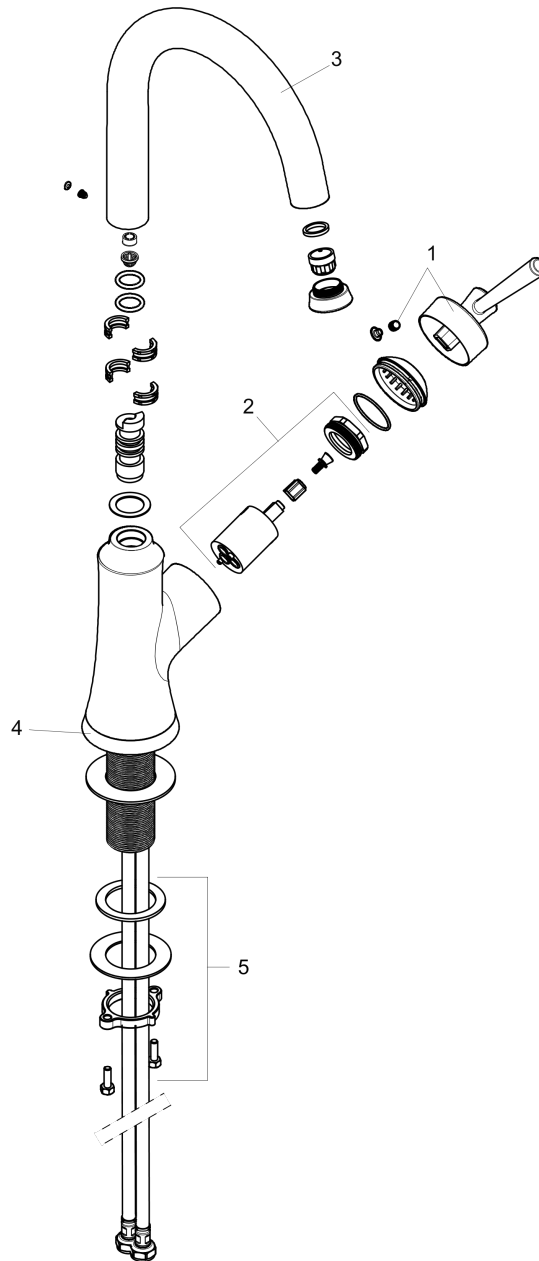

Joleena
Bar Faucet, 1.5 GPM
 Surface: **chrome** Part no. : **04795000**

Description

Features

- Swivel range 150°
- Aerated spray
- Deck mounted
- Flow: 1.5 GPM (5.7 L/Min)
- Ceramic cartridge
- 3/8" hoses

Item details

List Price \$ 382.00

Compliance

Product image

Scale drawing

Joleena
Bar Faucet, 1.5 GPM
 Surface: **chrome** Part no. : **04795000**

Exploded drawing

Year of production: >01/20

Joleena
Bar Faucet, 1.5 GPM
 Surface: **chrome** Part no. : **04795000**

Spare parts list

Year of production: >01/20

Pos.	Description	Part no.	Price	PU
1	handle	93539000	-	1
2	cartridge, assy	93259000	-	1
3	spout cpl.	93541000	-	1
4	escutcheon	93537000	-	1
5	fixing set	93263000	-	1
a	flange	93256000	-	1