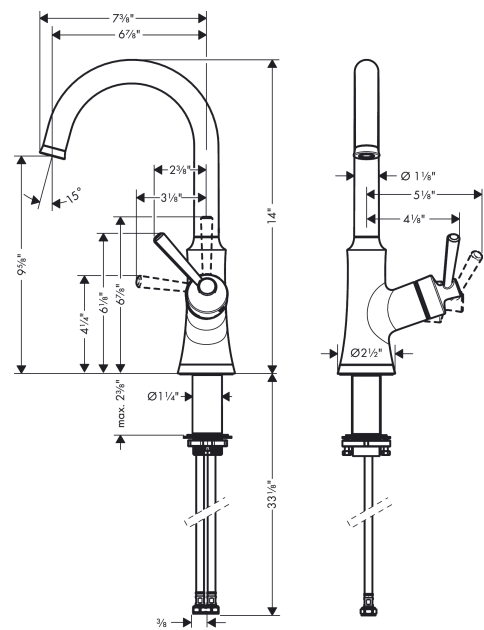

Joleena
Bar Faucet, 1.5 GPM
 Surface: **chrome** Part no. : **04795000**

Description

Features

- Swivel range 150°
- Aerated spray
- Deck mounted
- Flow: 1.5 GPM (5.7 L/Min)
- Ceramic cartridge
- 3/8" hoses

Item details

List Price \$ 382.00

Compliance

Product image

Scale drawing

Joleena
Bar Faucet, 1.5 GPM
 Surface: **chrome** Part no. : **04795000**

Exploded drawing

Year of production: >01/20

Joleena
Bar Faucet, 1.5 GPM
 Surface: **chrome** Part no. : **04795000**

Spare parts list

Year of production: >01/20

Pos.	Description	Part no.	Price	PU
1	handle	93539000	-	1
2	cartridge, assy	93259000	-	1
3	spout cpl.	93541000	-	1
4	escutcheon	93537000	-	1
5	fixing set	93263000	-	1
a	flange	93256000	-	1