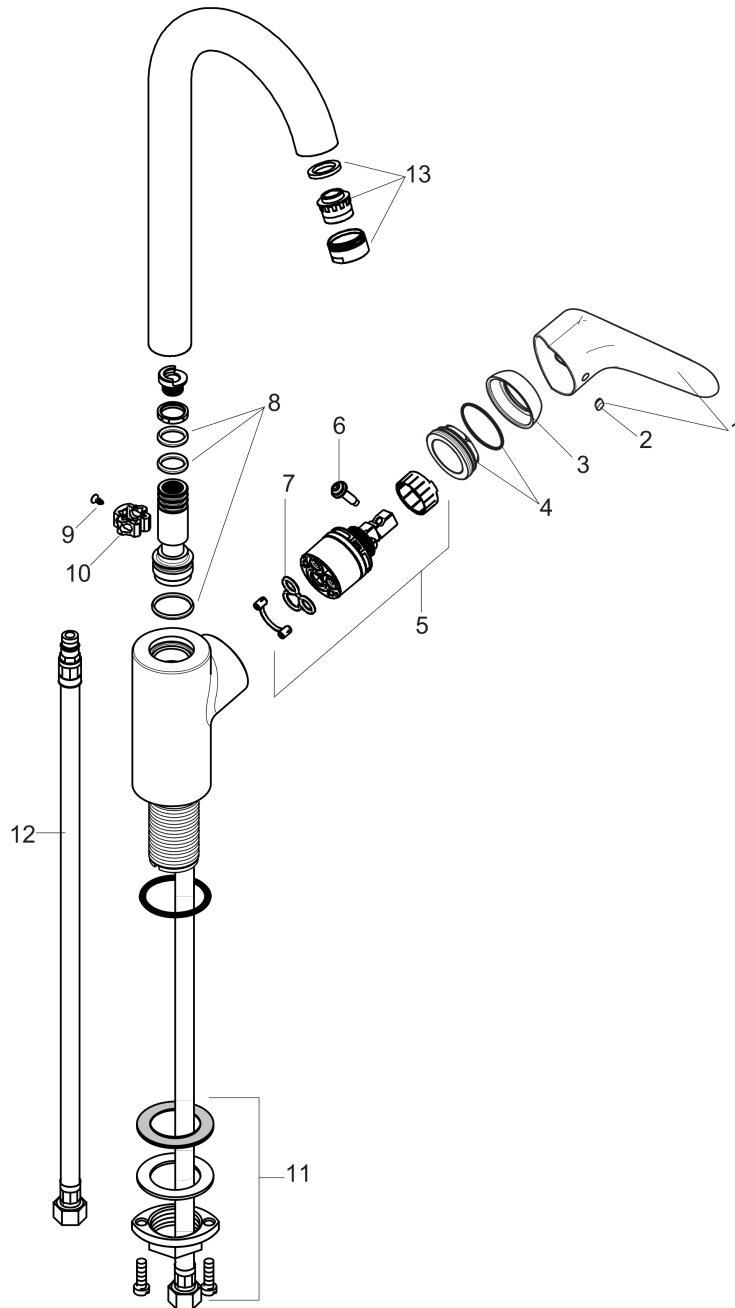

Focus

Bar Faucet, 1.5 GPM

Surface: **chrome** Part no. : **04507001**

Description

Features

- Swivel range 150°
- Aerated spray
- Deck mounted
- Flow: 1.5 GPM (5.7 L/Min)
- Ceramic cartridge
- 3/8" connections

Item details

List Price \$ 417.00

Technology

Compliance

Product image

Scale drawing

Focus
Bar Faucet, 1.5 GPM
 Surface: **chrome** Part no. : **04507001**

Exploded drawing

Year of production: >10/18

Focus**Bar Faucet, 1.5 GPM**Surface: **chrome** Part no. : **04507001****Spare parts list**

Year of production: >10/18

Pos.	Description	Part no.	Price	PU
1	handle	98460000	-	1
2	screw cover	96338000	-	1
3	flange	95498000	-	1
4	nut	97209000	-	1
5	cartridge, assy	92730000	-	1
6	locking screw for handle	95140000	-	1
7	seal	95008000	-	1
8	sealing set	92646000	-	1
9	screw	97662000	-	1
10	axialring	97558000	-	1
11	fixing set (Ø 34)	95049000	-	1
12	connection hose 35½" M8x0,75 3/8"	96316001	-	1
13	aerator M24x1 (5 l/min)	88744000	-	1