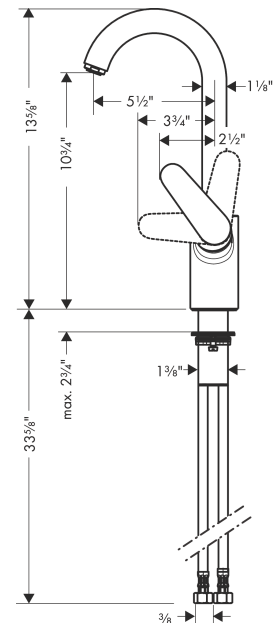

Focus

Bar Faucet, 1.5 GPM

Surface: **chrome** Part no. : **04507001**

Description

Features

- Swivel range 150°
- Aerated spray
- Deck mounted
- Flow: 1.5 GPM (5.7 L/Min)
- Ceramic cartridge
- 3/8" connections

Item details

List Price \$ 417.00

Technology

Compliance

Product image

Scale drawing

Focus
Bar Faucet, 1.5 GPM
 Surface: **chrome** Part no. : **04507001**

Exploded drawing

Year of production: >10/18

Focus**Bar Faucet, 1.5 GPM**Surface: **chrome** Part no. : **04507001****Spare parts list**

Year of production: >10/18

Pos.	Description	Part no.	Price	PU
1	handle	98460000	-	1
2	screw cover	96338000	-	1
3	flange	95498000	-	1
4	nut	97209000	-	1
5	cartridge, assy	92730000	-	1
6	locking screw for handle	95140000	-	1
7	seal	95008000	-	1
8	sealing set	92646000	-	1
9	screw	97662000	-	1
10	axialring	97558000	-	1
11	fixing set (Ø 34)	95049000	-	1
12	connection hose 35½" M8x0,75 3/8"	96316001	-	1
13	aerator M24x1 (5 l/min)	88744000	-	1