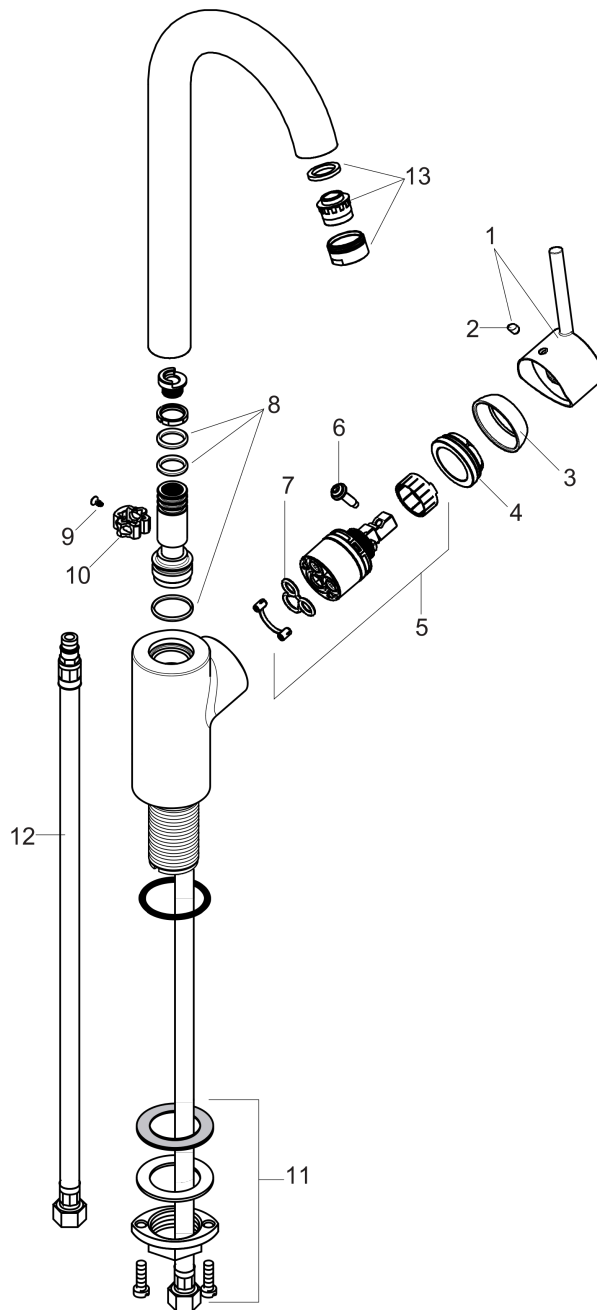

**Talis S**  
**Bar Faucet, 1.5 GPM**  
 Product Finish: **chrome**    Part no. : **04287000**

**Description**

**Features**

- Swivel range 150°
- Aerated spray
- Deck mounted
- Flow: 1.5 GPM (5.7 L/Min)
- Ceramic cartridge
- 3/8" connections

**Item details**

List Price \$ 590.00

**Technology**

**Compliance**

**Product image**

**Scale drawing**

**Talis S**  
**Bar Faucet, 1.5 GPM**  
 Product Finish: **chrome**

Part no. : **04287000**

Exploded drawing

Year of production: >10/18

**Talis S**

**Bar Faucet, 1.5 GPM**

Product Finish: **chrome**

Part no. : **04287000**

**Spare parts list**

Year of production: >10/18

Pos.	Description	Part no.	Price	PU
1	handle	95560000	-	1
2	screw cover	96338000	-	1
3	flange	95498000	-	1
4	nut	97209000	-	1
5	cartridge, assy	92730000	-	1
6	locking screw for handle	95140000	-	1
7	seal	95008000	-	1
8	sealing set	92646000	-	1
9	screw	97662000	-	1
10	axialring	97558000	-	1
11	fixing set (Ø 34)	95049000	-	1
12	connection hose 35½" M8x0,75 3/8"	96316001	-	1
13	aerator M24x1 (5 l/min)	88744000	-	1