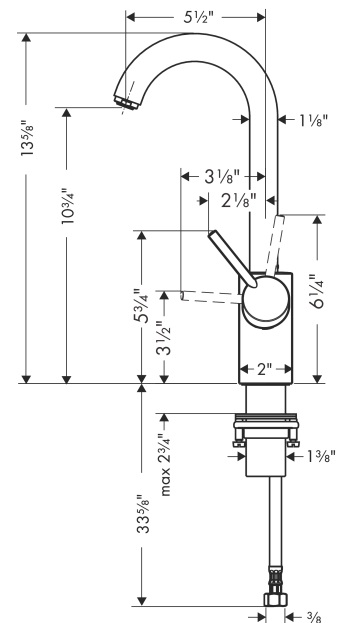

**Talis S**  
**Bar Faucet, 1.5 GPM**  
 Product Finish: **chrome**    Part no. : **04287000**

**Description**

**Features**

- Swivel range 150°
- Aerated spray
- Deck mounted
- Flow: 1.5 GPM (5.7 L/Min)
- Ceramic cartridge
- 3/8" connections

**Item details**

List Price \$ 590.00

**Technology**

**Compliance**

**Product image**

**Scale drawing**

**Talis S**  
**Bar Faucet, 1.5 GPM**  
 Product Finish: **chrome**

Part no. : **04287000**

Exploded drawing

Year of production: >10/18

**Talis S**

**Bar Faucet, 1.5 GPM**

Product Finish: **chrome**

Part no. : **04287000**

**Spare parts list**

Year of production: >10/18

Pos.	Description	Part no.	Price	PU
1	handle	95560000	-	1
2	screw cover	96338000	-	1
3	flange	95498000	-	1
4	nut	97209000	-	1
5	cartridge, assy	92730000	-	1
6	locking screw for handle	95140000	-	1
7	seal	95008000	-	1
8	sealing set	92646000	-	1
9	screw	97662000	-	1
10	axialring	97558000	-	1
11	fixing set (Ø 34)	95049000	-	1
12	connection hose 35½" M8x0,75 3/8"	96316001	-	1
13	aerator M24x1 (5 l/min)	88744000	-	1