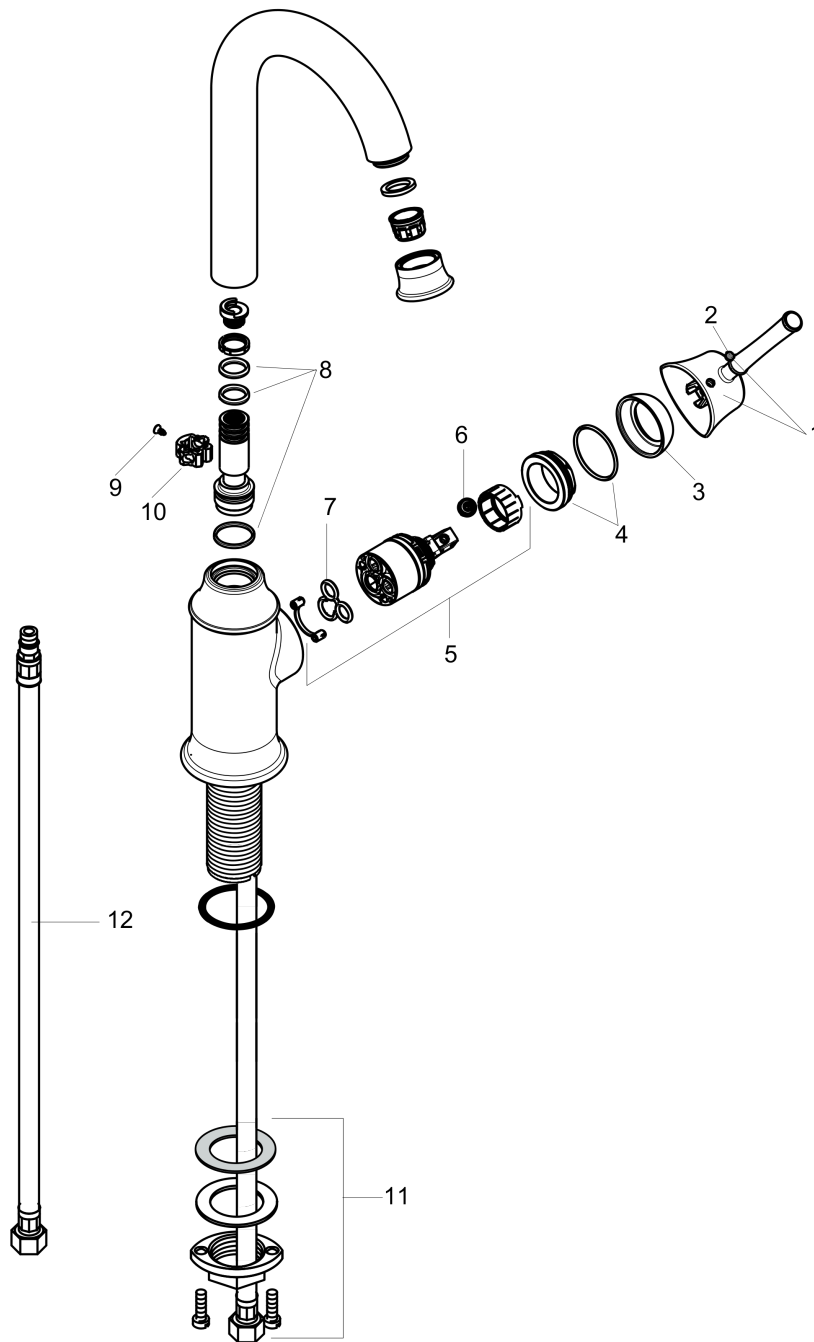

Talis C
Bar Faucet, 1.5 GPM
 Surface: **rubbed bronze** Part no. : **04217920**

Description

Features

- Swivel range 150°
- Aerated spray
- Deck mounted
- Flow: 1.5 GPM (5.7 L/Min)
- Ceramic cartridge
- 3/8" connections

Item details

List Price \$ 714.00

Technology

Compliance

Product image

Scale drawing

Talis C
 Bar Faucet, 1.5 GPM
 Surface: rubbed bronze Part no. : 04217920

Exploded drawing

Year of production: >10/18

Talis C
Bar Faucet, 1.5 GPM
 Surface: **rubbed bronze** Part no. : **04217920**

Spare parts list

Year of production: >10/18

Pos.	Description	Part no.	Price	PU
1	handle	95900920	-	1
2	screw cover	96338000	-	1
3	flange	97406920	-	1
4	nut	96461000	-	1
5	cartridge, assy	92730000	-	1
6	locking screw for handle	96059000	-	1
7	seal	95008000	-	1
8	sealing set	92646000	-	1
9	screw	97662000	-	1
10	axialring	97558000	-	1
11	fixing set (Ø 34)	95049000	-	1
12	connection hose 35½" M8x0,75 3/8"	96316001	-	1