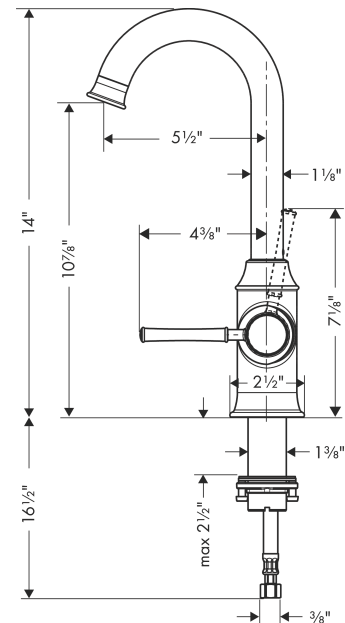

Talis C
Bar Faucet, 1.5 GPM
 Surface: **rubbed bronze** Part no. : **04217920**

Description

Features

- Swivel range 150°
- Aerated spray
- Deck mounted
- Flow: 1.5 GPM (5.7 L/Min)
- Ceramic cartridge
- 3/8" connections

Item details

List Price \$ 714.00

Technology

Compliance

Product image

Scale drawing

Talis C
 Bar Faucet, 1.5 GPM
 Surface: rubbed bronze Part no. : 04217920

Exploded drawing

Year of production: >10/18

Talis C
Bar Faucet, 1.5 GPM
 Surface: **rubbed bronze** Part no. : **04217920**

Spare parts list

Year of production: >10/18

Pos.	Description	Part no.	Price	PU
1	handle	95900920	-	1
2	screw cover	96338000	-	1
3	flange	97406920	-	1
4	nut	96461000	-	1
5	cartridge, assy	92730000	-	1
6	locking screw for handle	96059000	-	1
7	seal	95008000	-	1
8	sealing set	92646000	-	1
9	screw	97662000	-	1
10	axialring	97558000	-	1
11	fixing set (Ø 34)	95049000	-	1
12	connection hose 35½" M8x0,75 3/8"	96316001	-	1